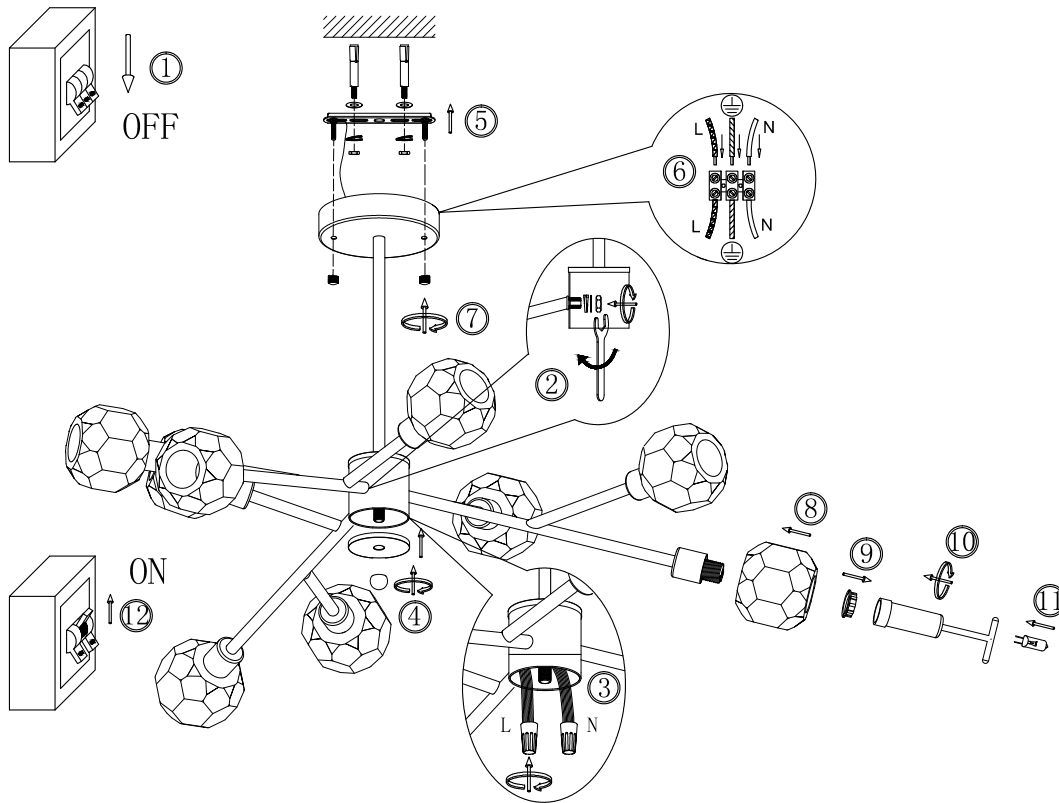

# Instruction

FR5114PL-09BZ

9 x G9 (40W)

Recommended to use with LED bulbs

Model: FR5114PL-09BZ

Collection: Crystal

Ceiling Lamps