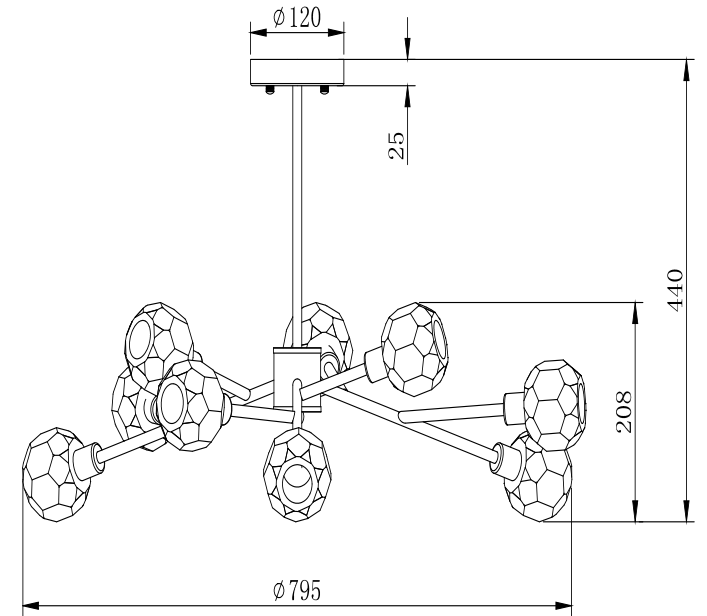

# Instruction

FR5114PL-09BZ

9 x G9 (40W)

Recommended to use with LED bulbs

Model: FR5114PL-09BZ

Collection: Crystal

Ceiling Lamps