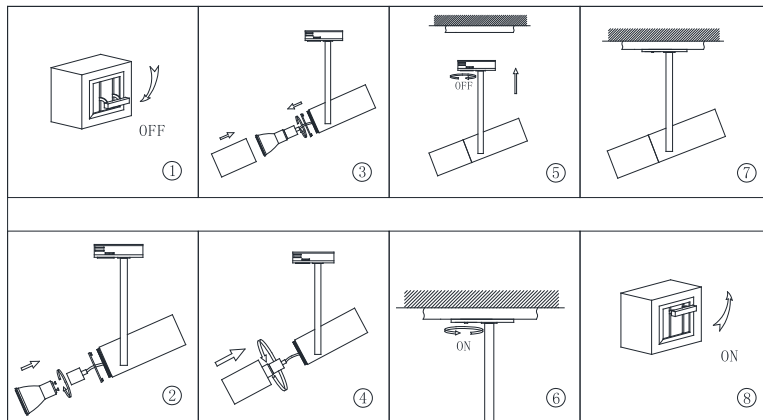

# Instruction

TR005-1-GU10-B

1 x GU10 (50W)

Model: TR005-1-GU10-B  
Collection: Track  
Series: Track

Wall Lamps