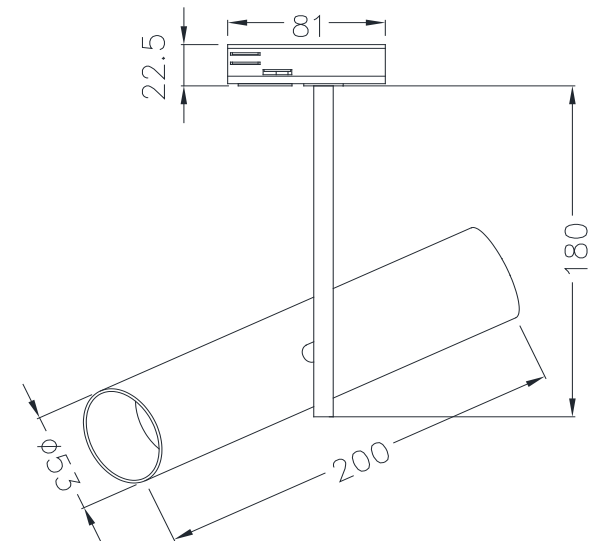

# Instruction

TR005-1-GU10-B

1 x GU10 (50W)

Model: TR005-1-GU10-B  
Collection: Track  
Series: Track

Wall Lamps