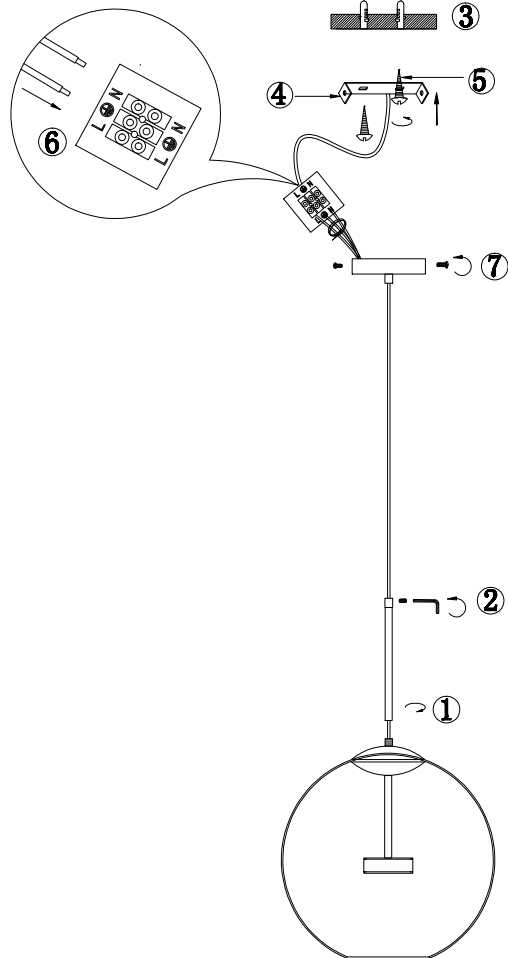

Instruction

MOD056PL-L12G3K

MAX 12W
720 Lumen

Model: MOD056PL-L12G3K
Collection: Modern
Series: Cometa

Pendant Lamps