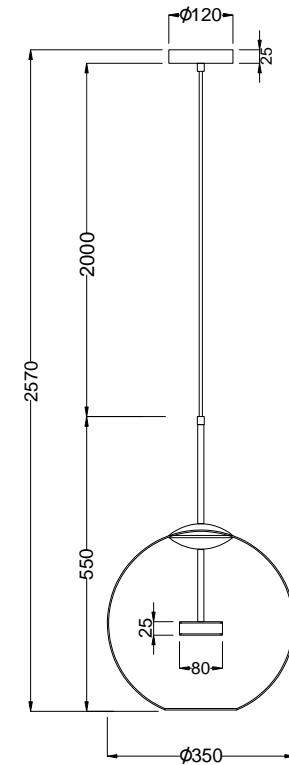

Instruction

MOD056PL-L12G3K

MAX 12W
720 Lumen

Model: MOD056PL-L12G3K
Collection: Modern
Series: Cometa

Pendant Lamps