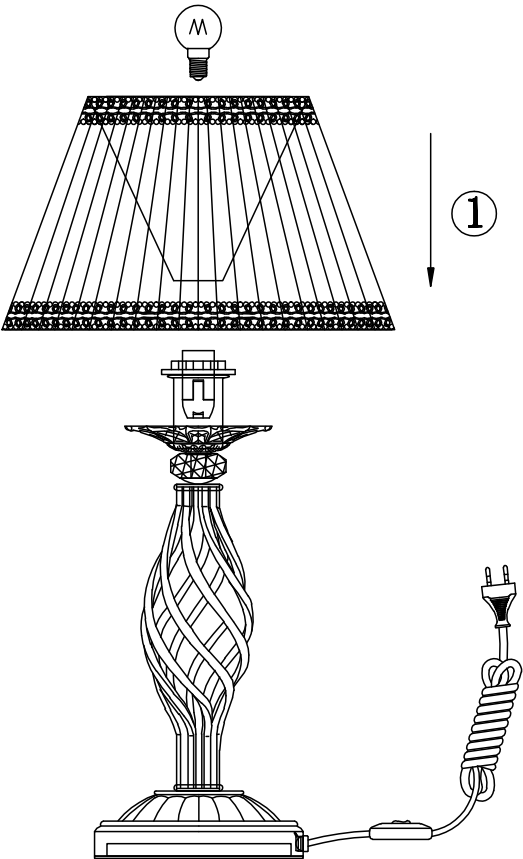

# Instruction

Collection: Royal Classic  
Series: Grace  
Model: RC247-TL-01-R  
Table lamp

 – Table lamp

  
1 x E14 (40w)

**MAYTONI**  
DECORATIVE LIGHTING

[www.maytoni.de](http://www.maytoni.de)