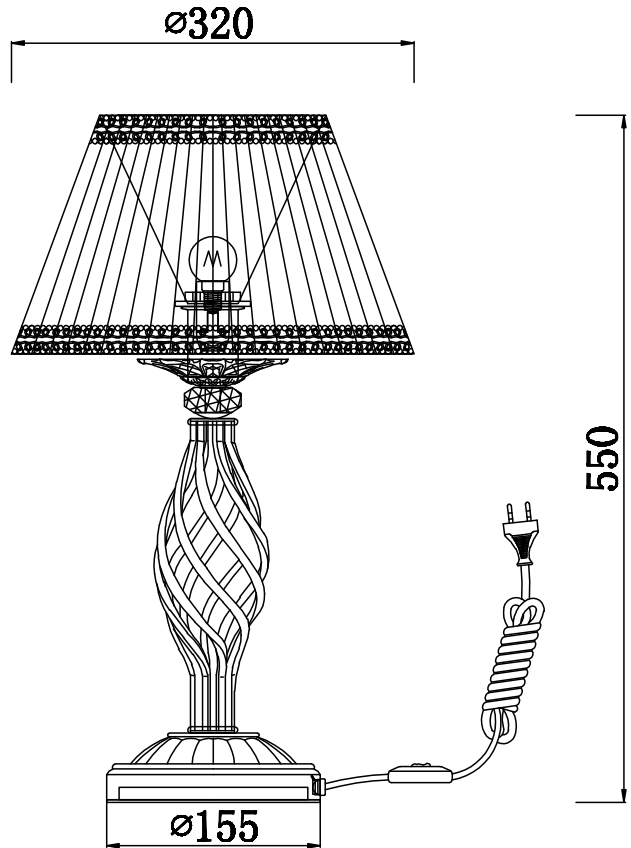

# Instruction

Collection: Royal Classic  
Series: Grace  
Model: RC247-TL-01-R  
Table lamp

 – Table lamp

  
1 x E14 (40w)

**MAYTONI**  
DECORATIVE LIGHTING

[www.maytoni.de](http://www.maytoni.de)