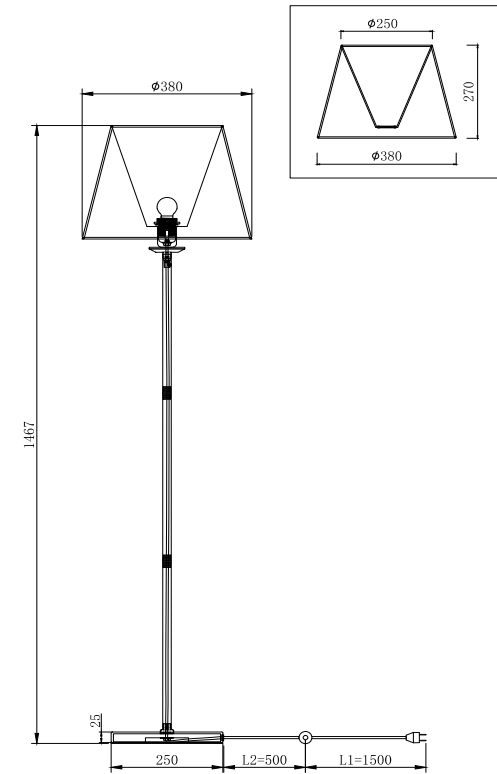

# Instruction

FR1006FL-01G

1 x E27 (40W)

Model: FR1006FL-01G

Collection: Crystal

Floor Lamps