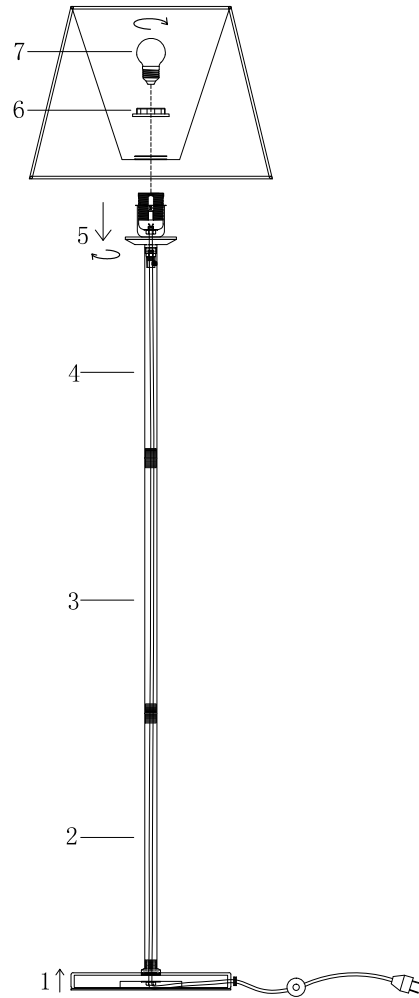

# Instruction

FR1006FL-01G

1 x E27 (40W)

Model: FR1006FL-01G

Collection: Crystal

Floor Lamps