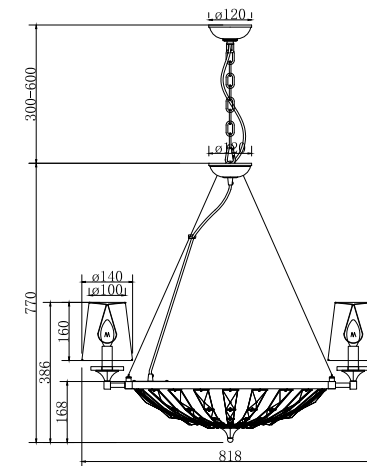

## H021PL-06CH

6 x E14 (40W)

Model: H021PL-06CH

Collection: House

Pendant Lamps