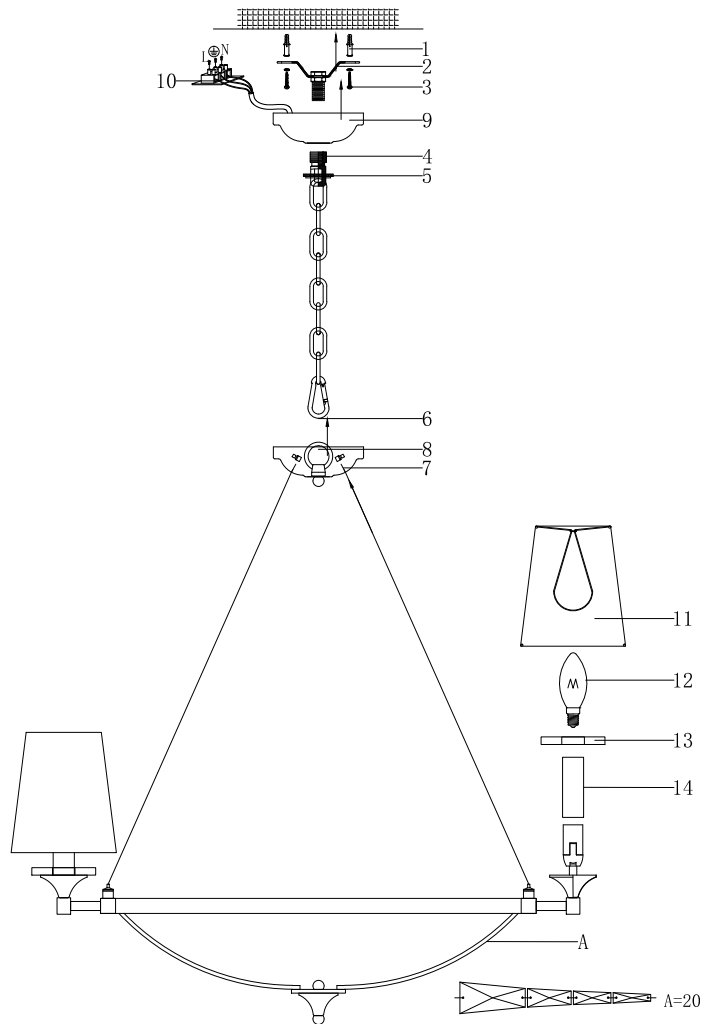

## H021PL-06CH

6 x E14 (40W)

Model: H021PL-06CH

Collection: House

Pendant Lamps