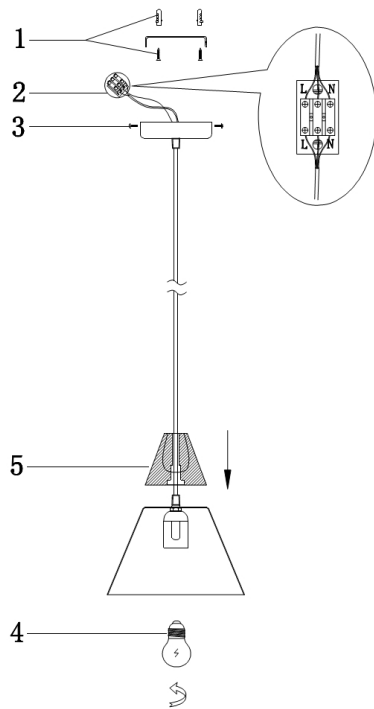

Instruction

Collection: PENDANT
Series: BICONES
Model: P359-PL-220-W
Ceiling

- Ceiling

1 x E27 (60W)

MAYTONI
DECORATIVE LIGHTING

www.maytoni.de