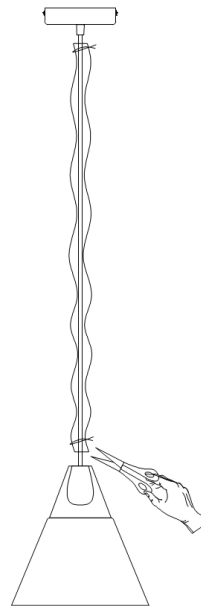

Instruction

Collection: PENDANT
Series: BICONES
Model: P359-PL-220-W
Ceiling

- Ceiling

1 x E27 (60W)

MAYTONI
DECORATIVE LIGHTING

www.maytoni.de