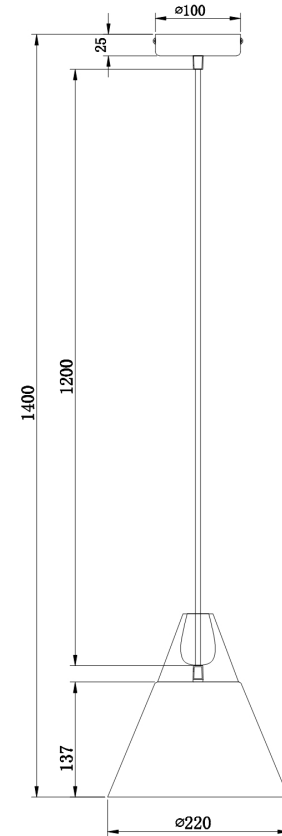

Instruction

Collection: PENDANT
Series: BICONES
Model: P359-PL-220-W
Ceiling

- Ceiling

1 x E27 (60W)

MAYTONI
DECORATIVE LIGHTING

www.maytoni.de