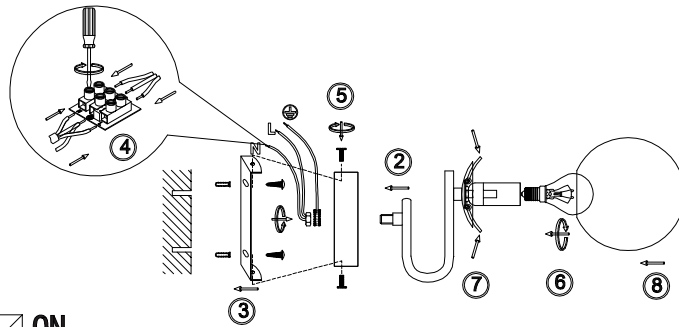

FREYA
TRADITION OF QUALITY

Instruction

FR5013WL-01CH

1 x E14 (40W)

Model: FR5013WL-01CH
Collection: Modern
Series: Ivonne

Wall Lamps