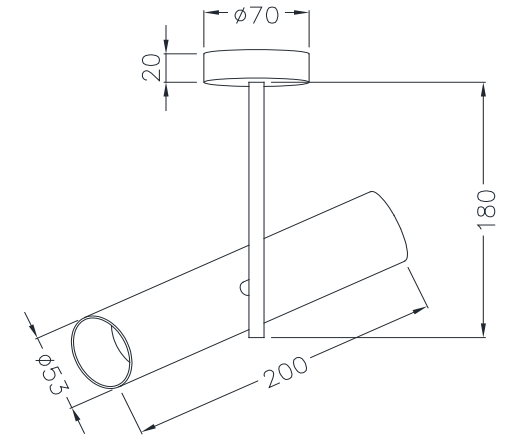

# Instruction

C020CL-01B

1 x GU10 (50W)

Model: C020CL-01B  
Collection: Ceiling & Wall  
Series: Elti

Ceiling Lamps