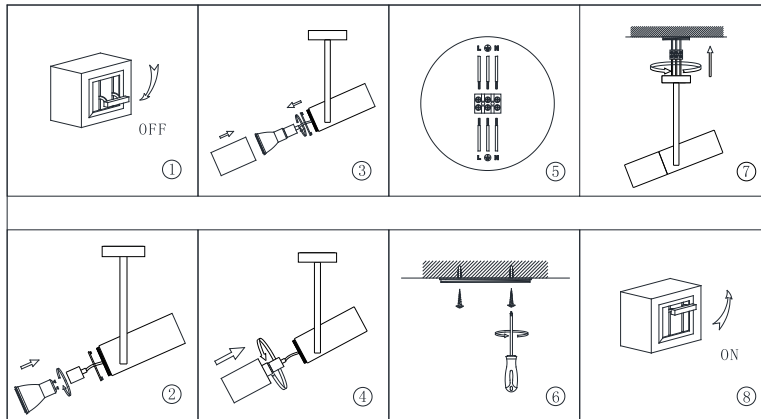

# Instruction

C020CL-01B

1 x GU10 (50W)

Model: C020CL-01B  
Collection: Ceiling & Wall  
Series: Elti

Ceiling Lamps