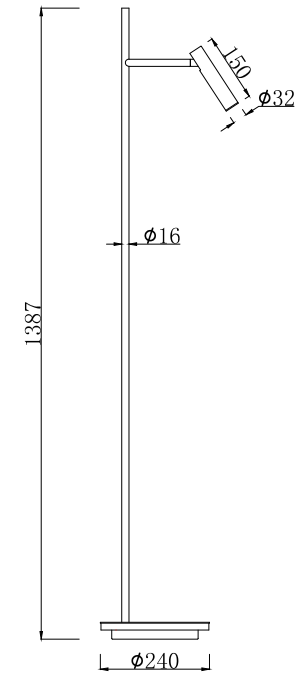

# Instruction

Z010FL-L8B3K

MAX 8W  
728 Lumen

Model: Z010FL-L8B3K  
Collection: Table & Floor  
Series: Estudio

Floor Lamps