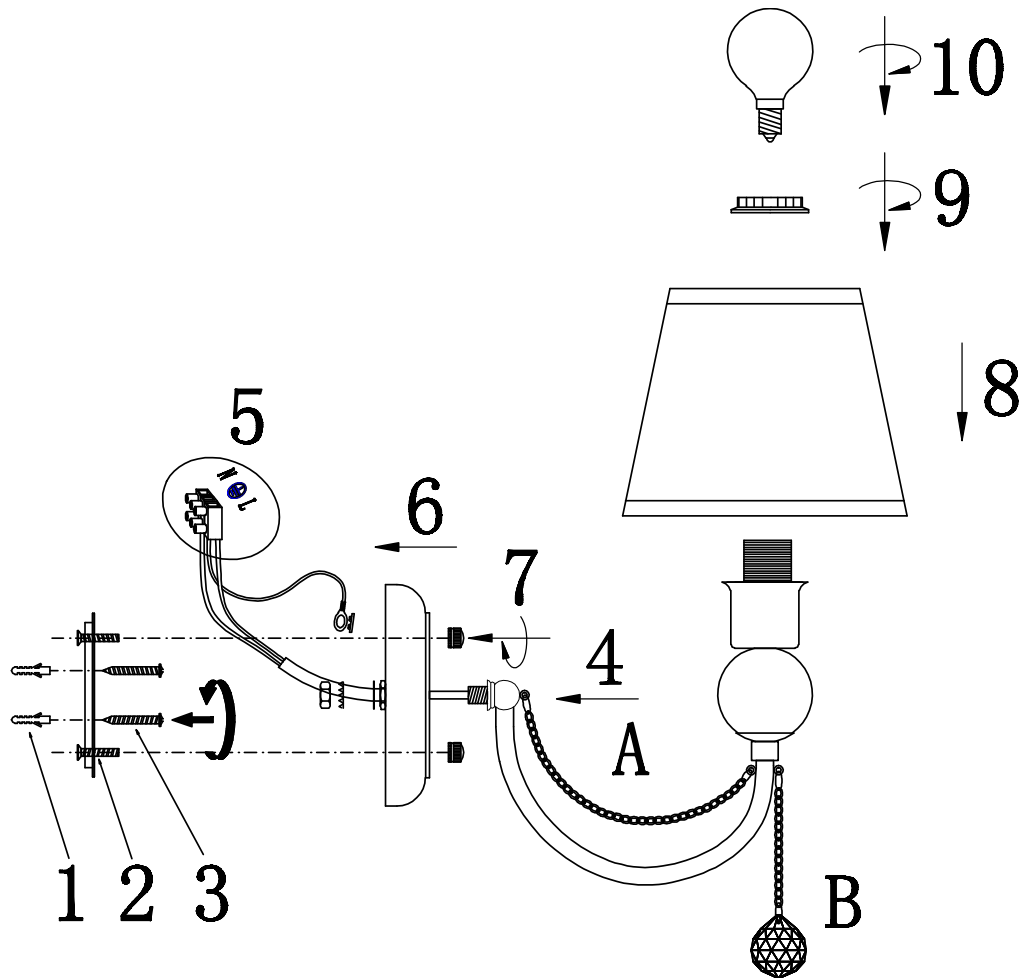

FREYA
TRADITION OF QUALITY

Instruction

FR5661-WL-01-CH

1 x E14 (40W)

Model: FR5661-WL-01-CH
Collection: Modern
Series: Beverly

Wall Lamps