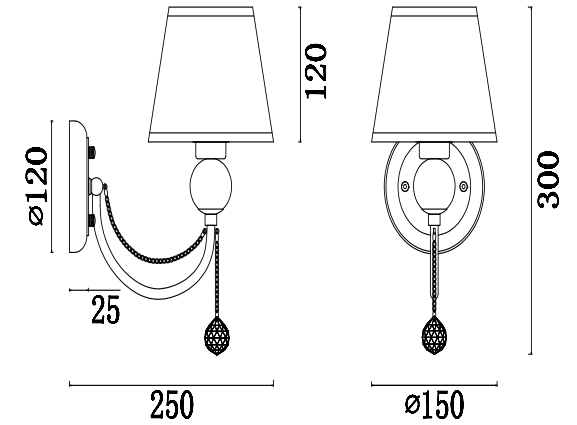

FREYA
TRADITION OF QUALITY

Instruction

FR5661-WL-01-CH

1 x E14 (40W)

Model: FR5661-WL-01-CH
Collection: Modern
Series: Beverly

Wall Lamps