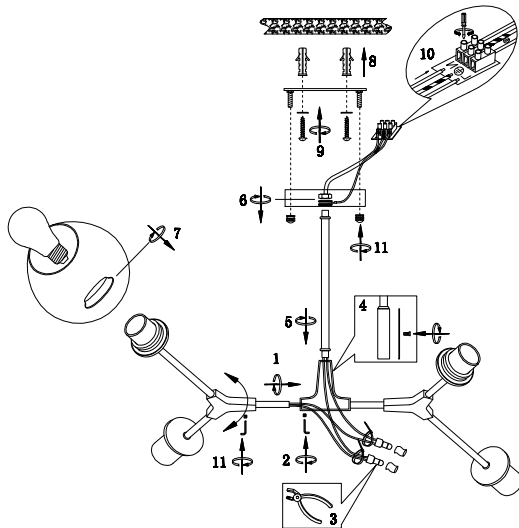

# Instruction

FR5006CL-04B

4 x E27 (60W)

Model: FR5006CL-04B

Series: Desi

Ceiling Lamps