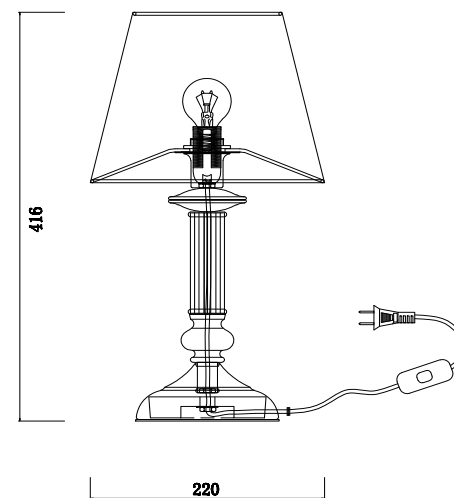

FREYA
TRADITION OF QUALITY

Instruction

FR2539TL-01G

1 x E14 (40W)

Model: FR2539TL-01G
Series: Ksenia

Table Lamps