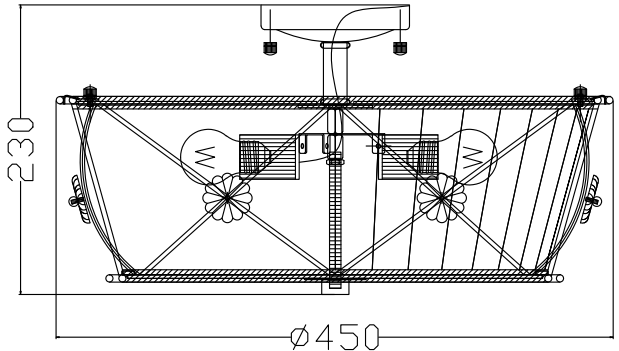

# Instruction

Collection: Elegant  
Series: Lea  
Model: ARM369-03-G  
Ceiling

  
3 x E27 (40w)

**MAYTONI**  
DECORATIVE LIGHTING  
[www.maytoni.de](http://www.maytoni.de)