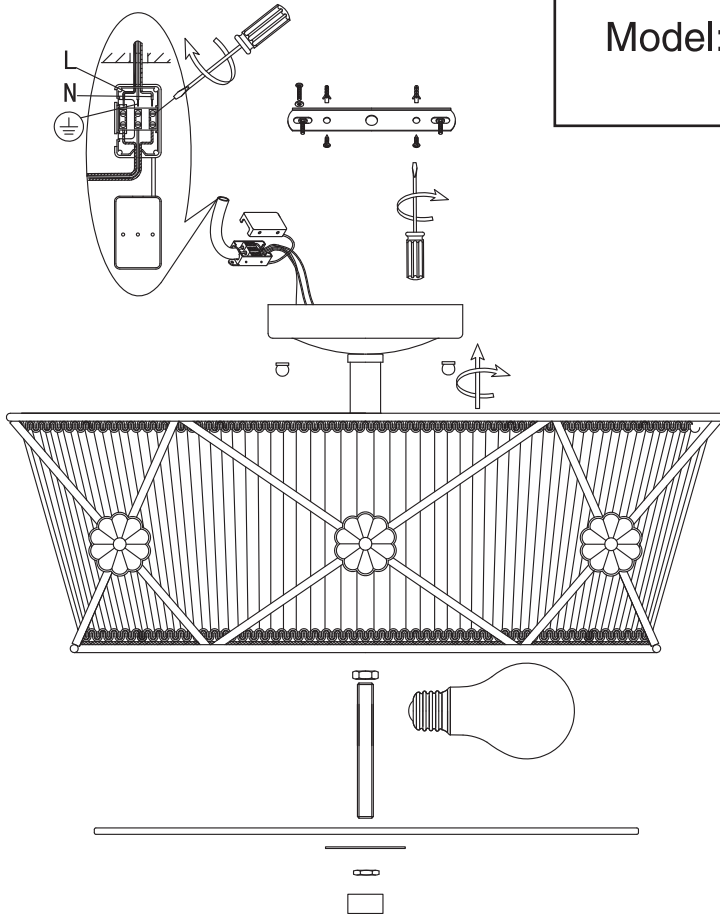

# Instruction

Collection: Elegant  
Series: Lea  
Model: ARM369-03-G  
Ceiling

  
3 x E27 (40w)

**MAYTONI**  
DECORATIVE LIGHTING  
[www.maytoni.de](http://www.maytoni.de)