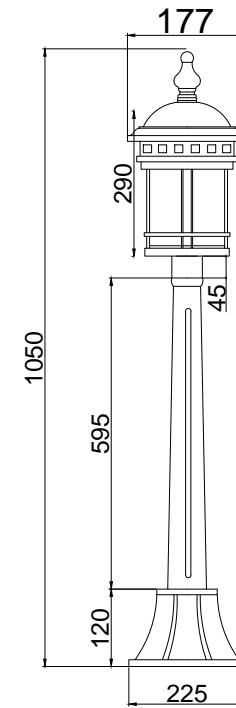

Instruction

O031FL-01BR

1 x E27 (60W)

Model: O031FL-01BR
Collection: Outdoor
Series: Salamanca

Floor Lamps