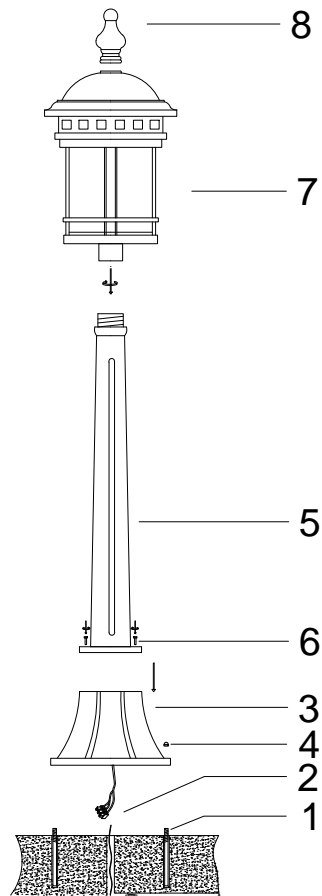

Instruction

O031FL-01BR

1 x E27 (60W)

Model: O031FL-01BR
Collection: Outdoor
Series: Salamanca

Floor Lamps