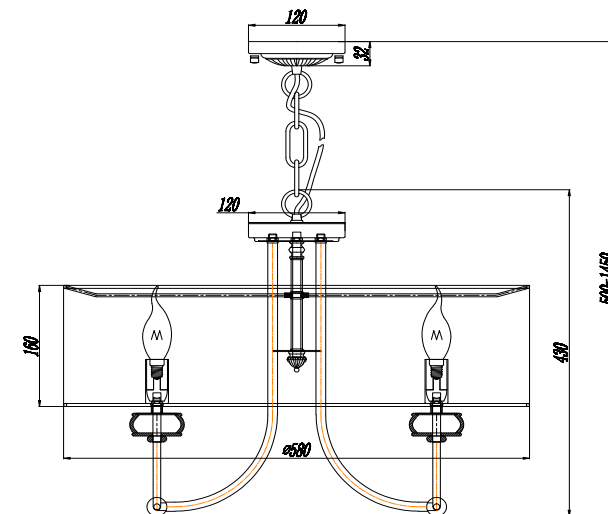

Instruction

ARM006PL-06G

6 x E14 (40W)

Model: ARM006PL-06G
Collection: Elegant
Series: Roma

Ceiling Lamps