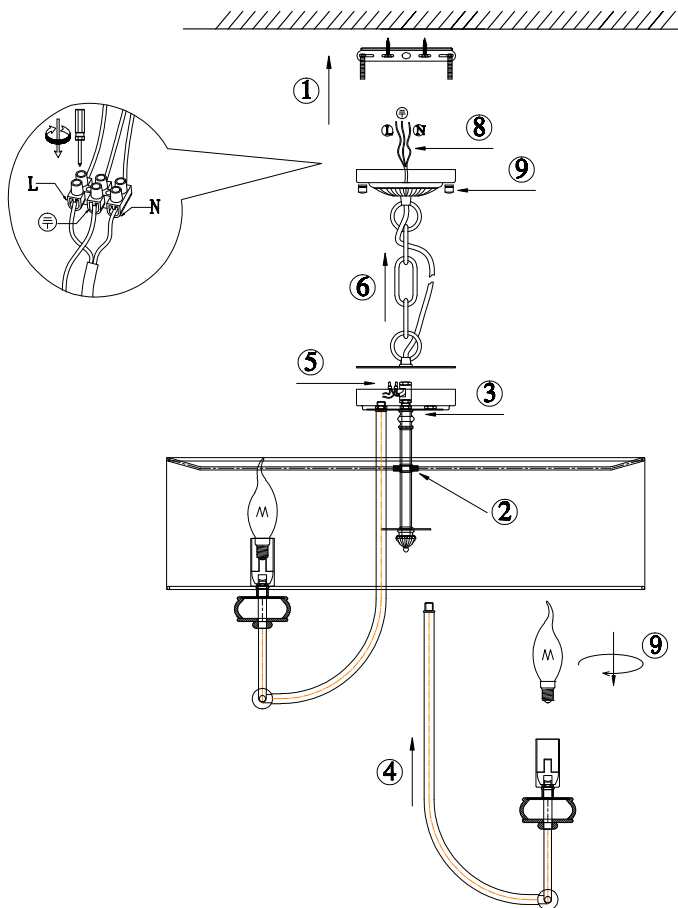

Instruction

ARM006PL-06G

6 x E14 (40W)

Model: ARM006PL-06G
Collection: Elegant
Series: Roma

Ceiling Lamps