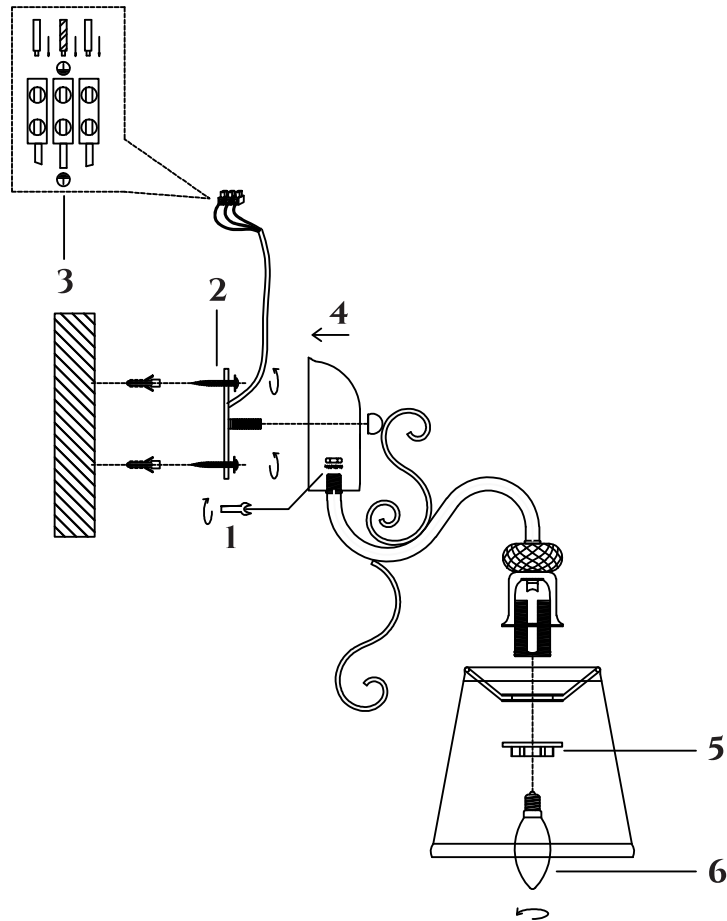

FREYA
TRADITION OF QUALITY

INSTRUCTION

MODEL: FR2405-WL-01-BZ
SCONCE

1 X E14 (40W)

FREYA-LIGHT.COM