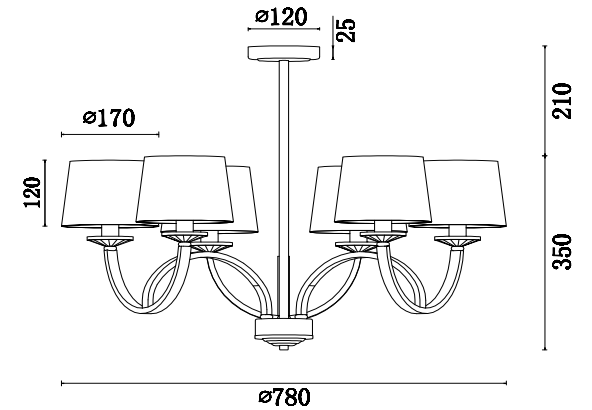

FREYA
TRADITION OF QUALITY

Instruction

FR5034PL-06CH

6 x E14 (40W)

Model: FR5034PL-06CH

Series: Tina

Ceiling Lamps