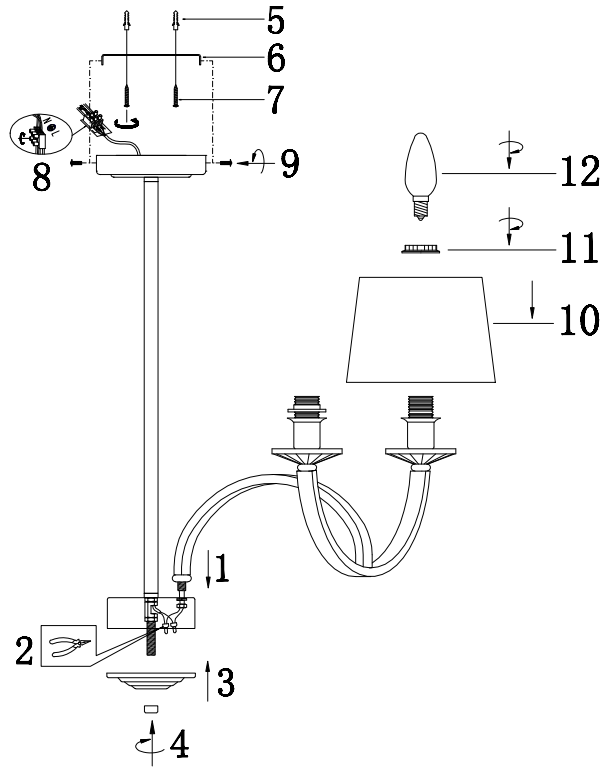

FREYA
TRADITION OF QUALITY

Instruction

FR5034PL-06CH

6 x E14 (40W)

Model: FR5034PL-06CH

Series: Tina

Ceiling Lamps