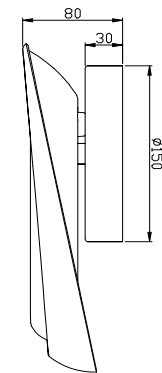

FREYA
TRADITION OF QUALITY

Instruction

FR6007WL-L17W

MAX 17W
1900 Lumen

Model: FR6007WL-L17W
Series: Elena

Wall Lamps