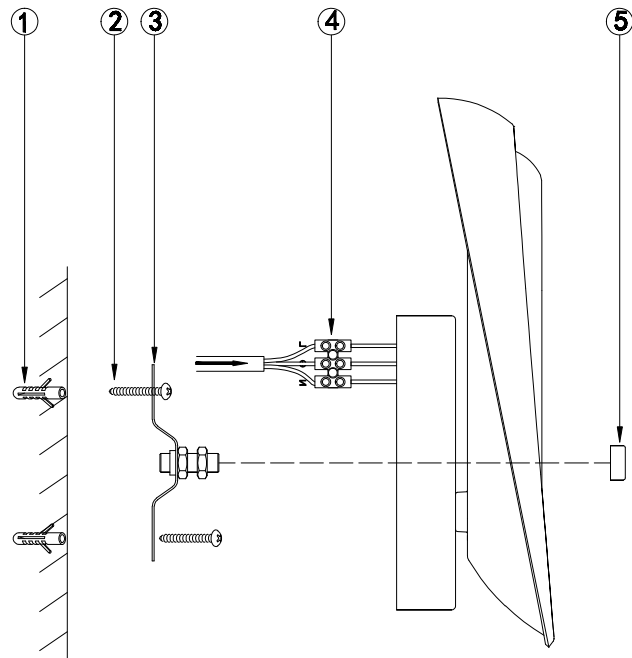

FREYA
TRADITION OF QUALITY

Instruction

FR6007WL-L17W

MAX 17W
1900 Lumen

Model: FR6007WL-L17W
Series: Elena

Wall Lamps