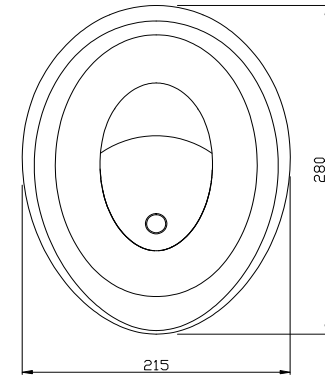

FREYA
TRADITION OF QUALITY

Instruction

FR6007WL-L17W

MAX 17W
1900 Lumen

Model: FR6007WL-L17W
Series: Elena

Wall Lamps