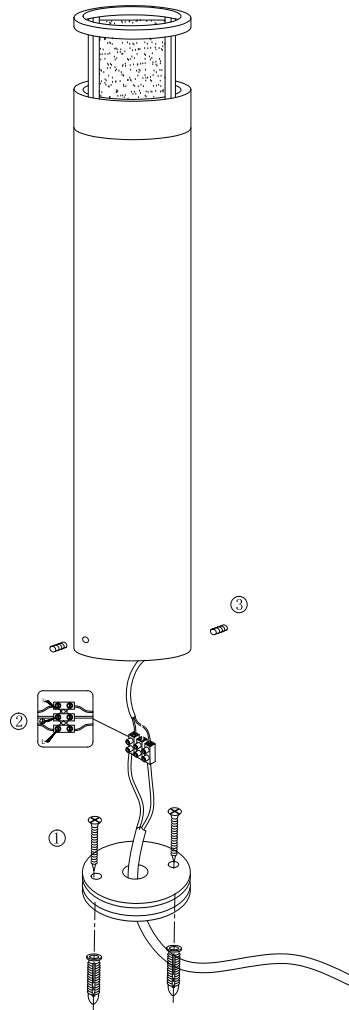

Instruction

O011FL-L6B

MAX 6W
370 Lumen

Model: O011FL-L6B
Collection: Outdoor
Series: Wolseley Road

Floor Lamps