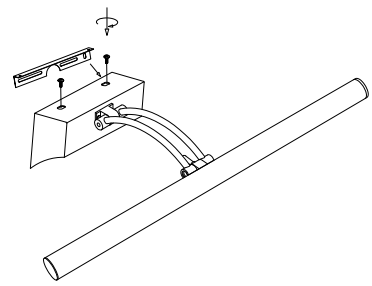

# Instruction

MIR003WL-L16CH

1

2

3

4

MAX 16W  
1200 Lumen

Model: MIR003WL-L16CH  
Collection: Mirror  
Series: Fino