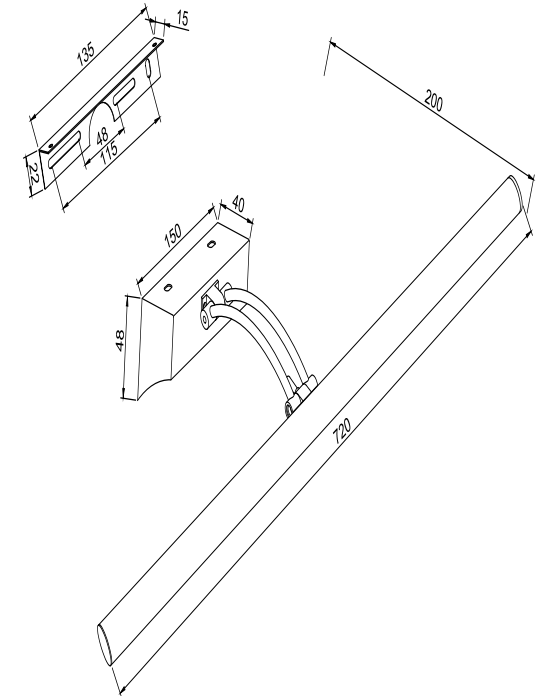

# Instruction

MIR003WL-L16CH

1

2

3

4

MAX 16W  
1200 Lumen

Model: MIR003WL-L16CH  
Collection: Mirror  
Series: Fino