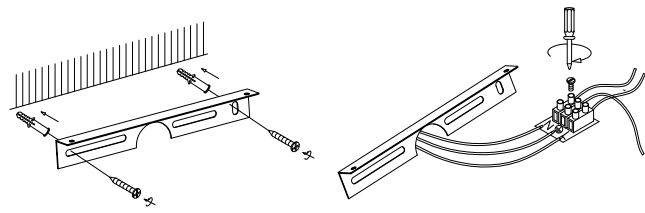

# Instruction

MIR003WL-L16CH

1

2

3

4

MAX 16W  
1200 Lumen

Model: MIR003WL-L16CH  
Collection: Mirror  
Series: Fino