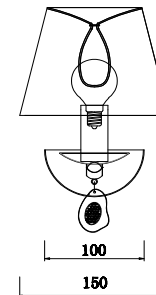

# Instruction

FR2001WL-01G

1 x E14 (40W)

Model: FR2001WL-01G  
Collection: Classic  
Series: Monique

Wall Lamps