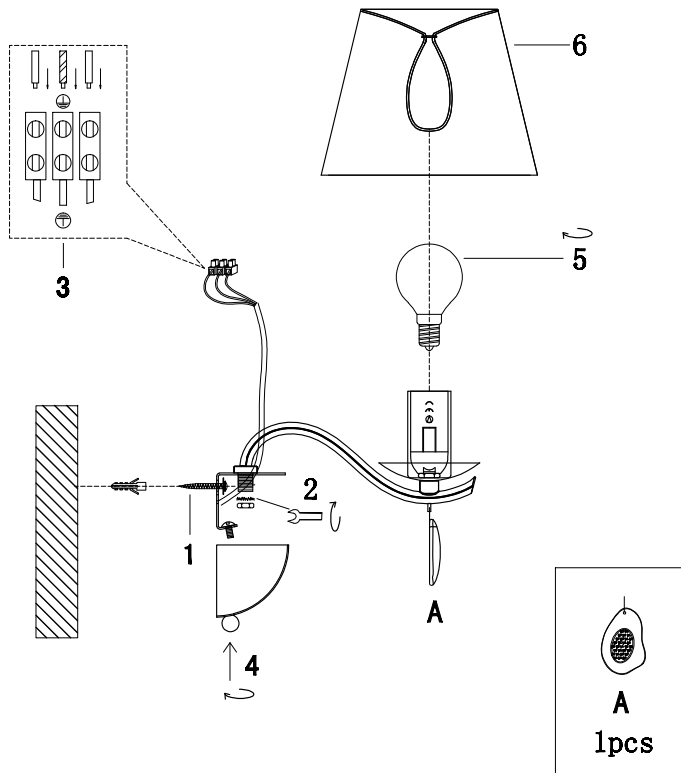

# Instruction

FR2001WL-01G

1 x E14 (40W)

Model: FR2001WL-01G  
Collection: Classic  
Series: Monique

Wall Lamps