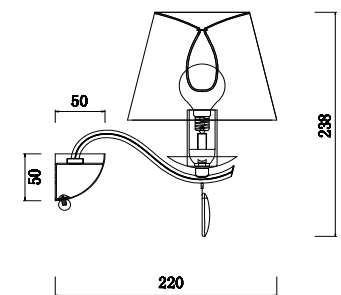

# Instruction

FR2001WL-01G

1 x E14 (40W)

Model: FR2001WL-01G  
Collection: Classic  
Series: Monique

Wall Lamps