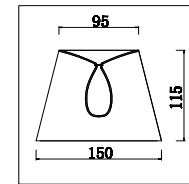

# Instruction

FR2001WL-01G

1 x E14 (40W)

Model: FR2001WL-01G  
Collection: Classic  
Series: Monique

Wall Lamps