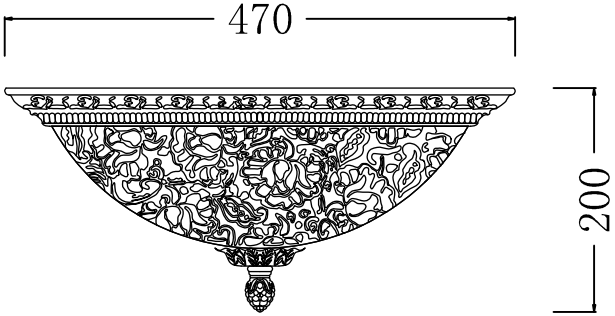

Instruction

Collection: Wall & Ceiling
Series: Pascal
Model: C908-CL-04-R
Ceiling lamp

– Ceiling lamp

4 x E27 (40w)

MAYTONI
DECORATIVE LIGHTING

www.maytoni.de