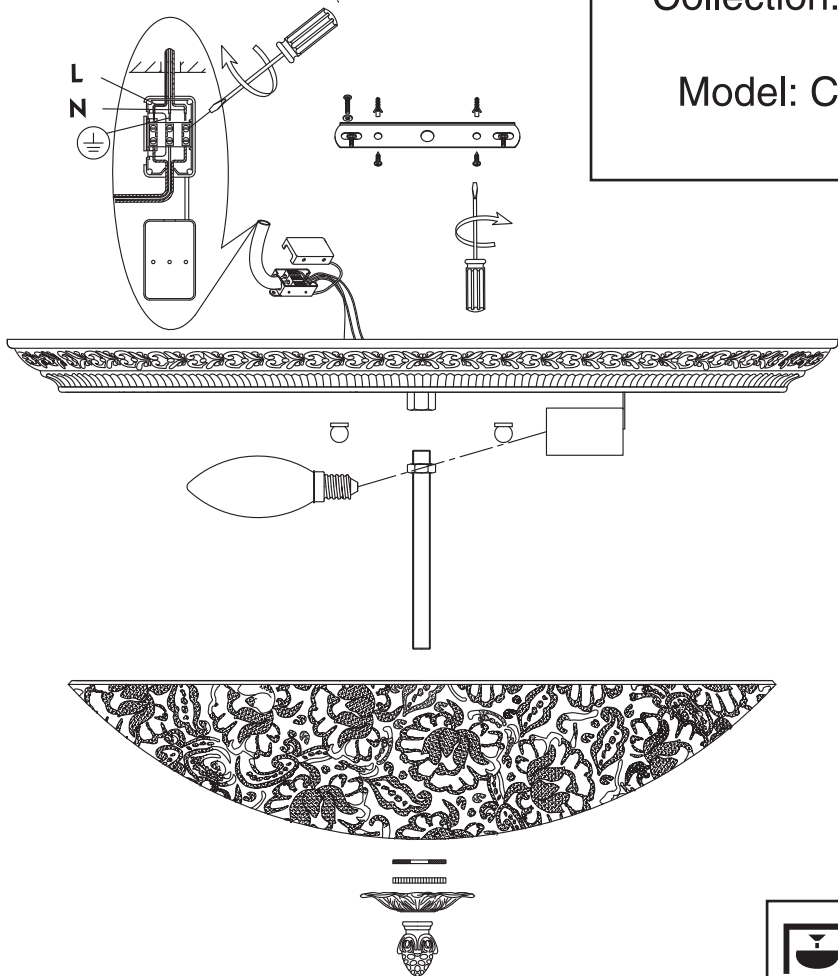

Instruction

Collection: Wall & Ceiling
Series: Pascal
Model: C908-CL-04-R
Ceiling lamp

– Ceiling lamp

4 x E27 (40w)

MAYTONI
DECORATIVE LIGHTING

www.maytoni.de