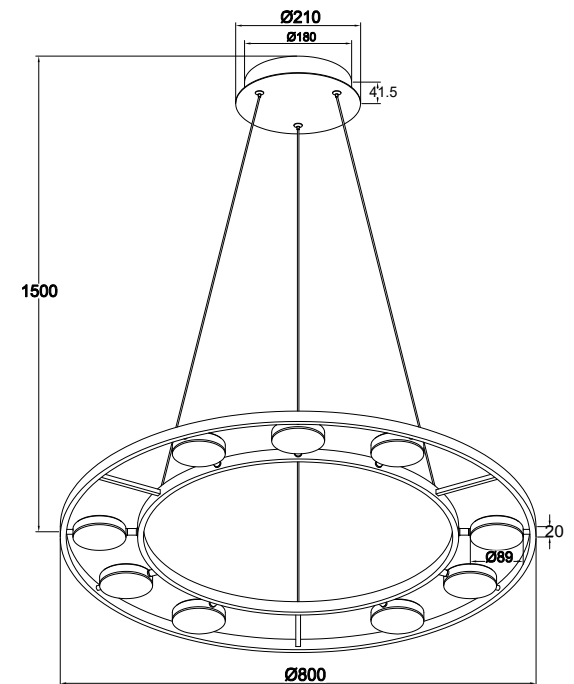

# Instruction

MOD070PL-L63B3K

MAX 63W  
2900 Lumen

Model: MOD070PL-L63B3K  
Collection: Technical  
Series: New Series 070

Pendant Lamps