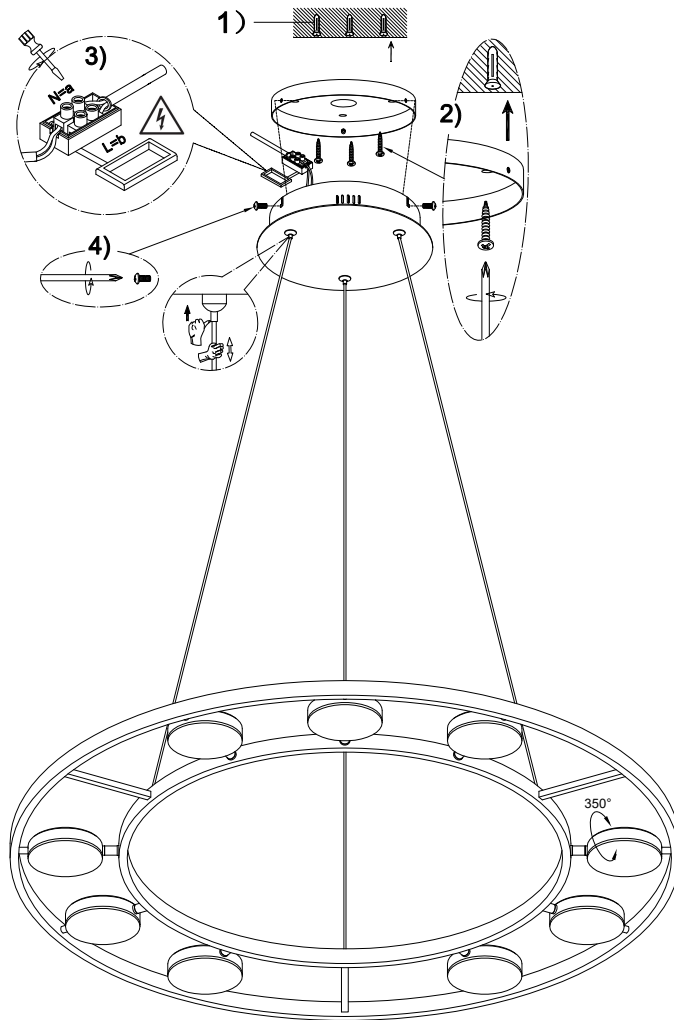

# Instruction

MOD070PL-L63B3K

MAX 63W  
2900 Lumen

Model: MOD070PL-L63B3K  
Collection: Technical  
Series: New Series 070

Pendant Lamps