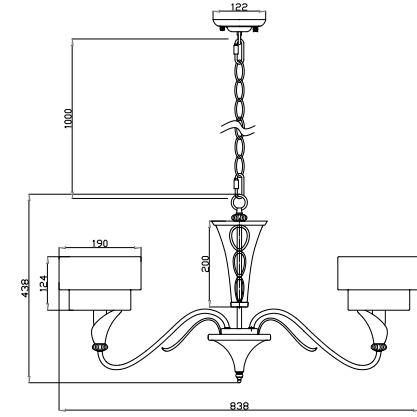

Instruction

H311-05-G

5 x E14 (40W)

Model: H311-05-G
Collection: House
Series: Lillian

Ceiling Lamps