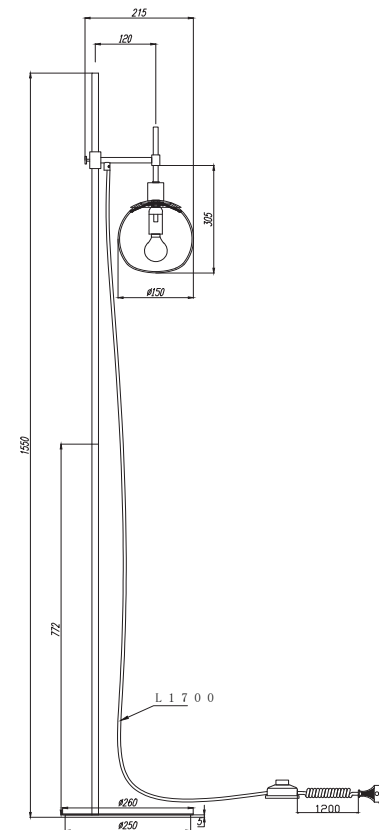

Instruction

MOD221-FL-01-N

1 x E14 (40W)

Model: MOD221-FL-01-N
Collection: Modern
Series: Erich

Table Lamps