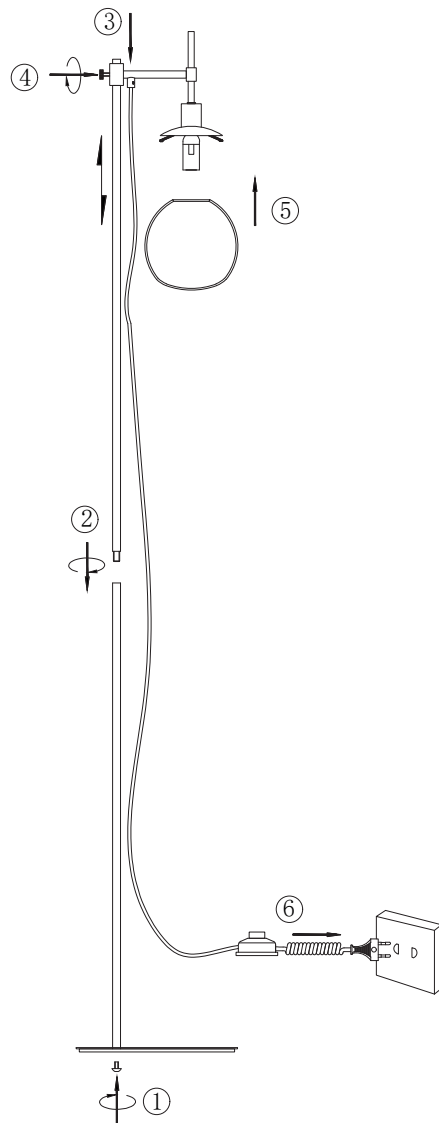

Instruction

MOD221-FL-01-N

1 x E14 (40W)

Model: MOD221-FL-01-N
Collection: Modern
Series: Erich

Table Lamps