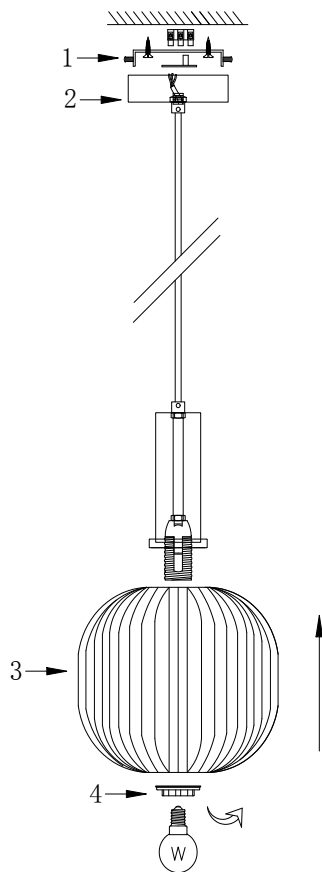

# Instruction

FR8012PL-01AM

1 x E27 (40W)

Model: FR8012PL-01AM  
Collection: Modern Market

Pendant Lamps