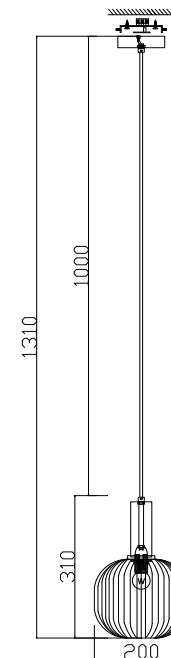

# Instruction

FR8012PL-01AM

1 x E27 (40W)

Model: FR8012PL-01AM  
Collection: Modern Market

Pendant Lamps