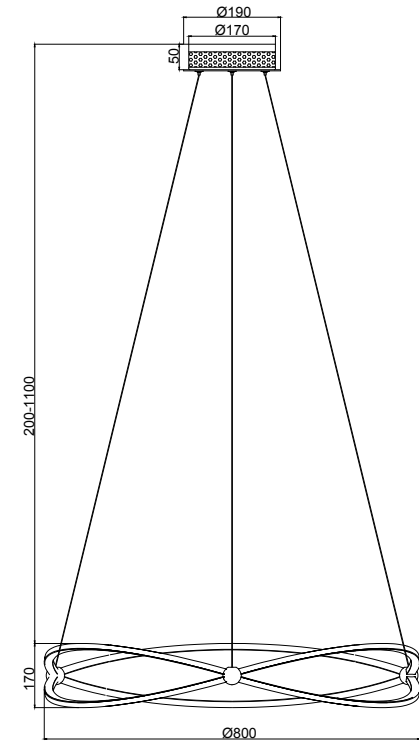

# Instruction

MOD062PL-L56CH3K

MAX 56W  
3400 Lumen

Model: MOD062PL-L56CH3K  
Collection: Modern  
Series: Weave

Pendant Lamps