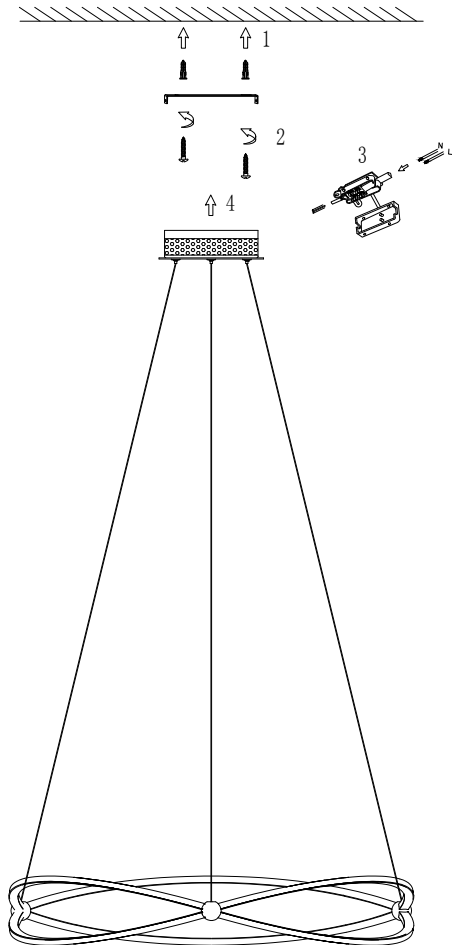

# Instruction

MOD062PL-L56CH3K

MAX 56W  
3400 Lumen

Model: MOD062PL-L56CH3K  
Collection: Modern  
Series: Weave

Pendant Lamps