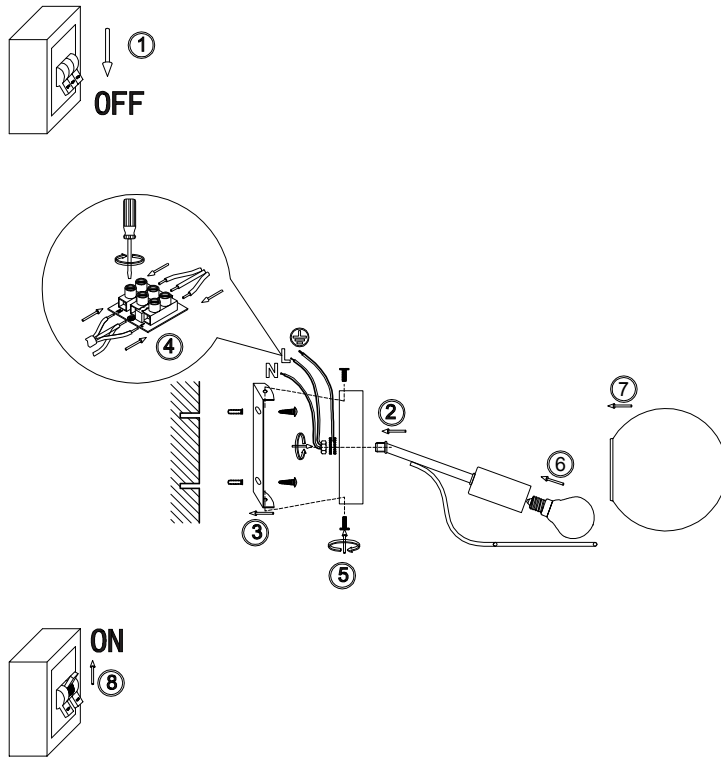

FREYA
TRADITION OF QUALITY

Instruction

FR5014WL-01CH

1 x E14 (40W)

Model: FR5014WL-01CH
Series: Sally

Wall Lamps