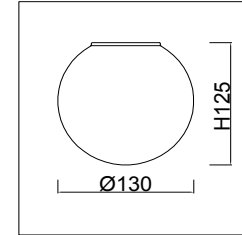

FREYA
TRADITION OF QUALITY

Instruction

FR5014WL-01CH

1 x E14 (40W)

Model: FR5014WL-01CH
Series: Sally

Wall Lamps