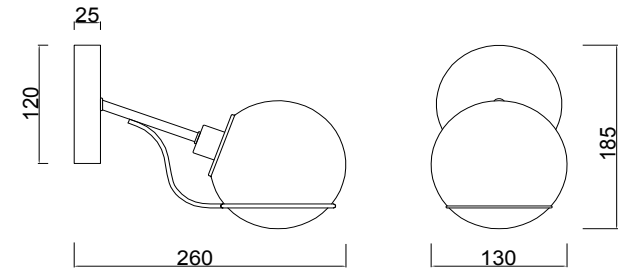

FREYA
TRADITION OF QUALITY

Instruction

FR5014WL-01CH

1 x E14 (40W)

Model: FR5014WL-01CH
Series: Sally

Wall Lamps