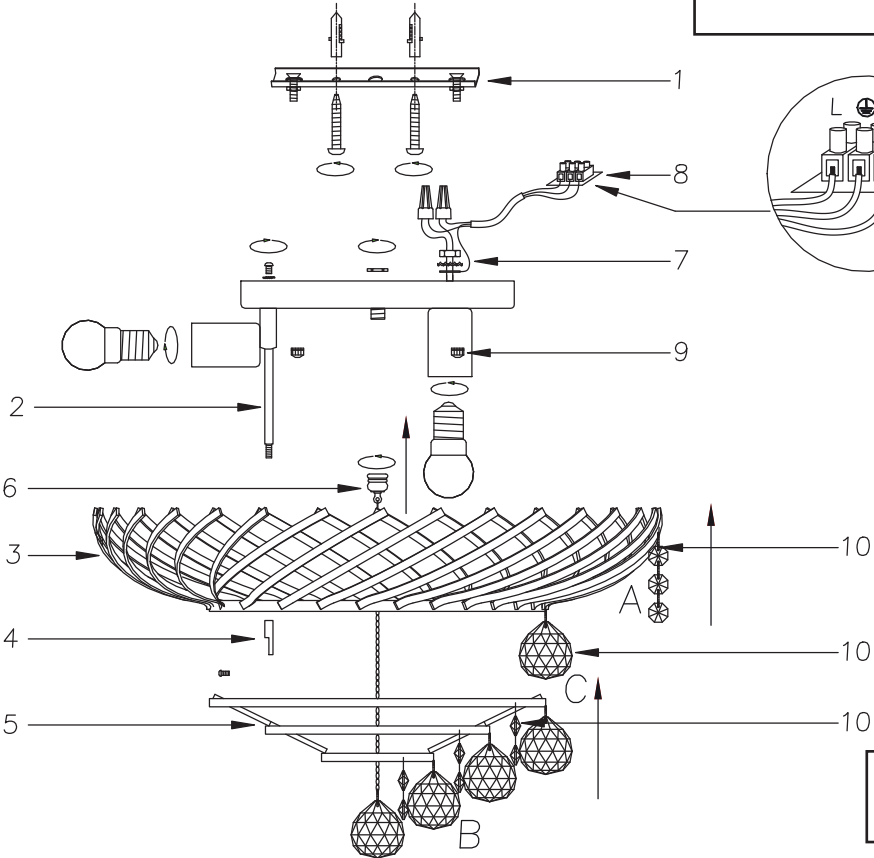

# Instruction

Collection: Diamant crystal  
 Series: Karolina  
 Model: DIA120-09-G  
 Suspended

A - 252  
 B - 26  
 C - 51

9 x E14 (40w)

**MAYTONI**  
 DECORATIVE LIGHTING

[www.maytoni.de](http://www.maytoni.de)