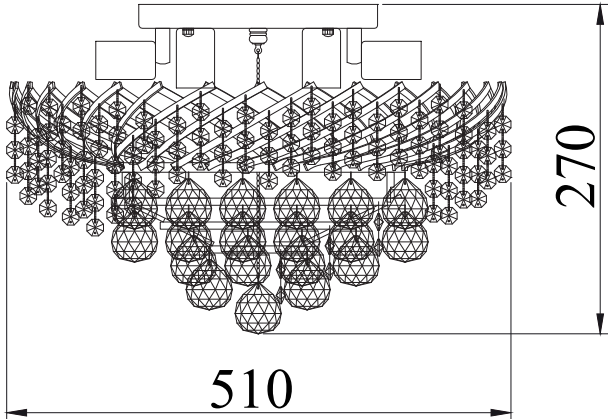

# Instruction

Collection: Diamant crystal  
 Series: Karolina  
 Model: DIA120-09-G  
 Suspended

A - 252  
 B - 26  
 C - 51

9 x E14 (40w)

**MAYTONI**  
 DECORATIVE LIGHTING

[www.maytoni.de](http://www.maytoni.de)