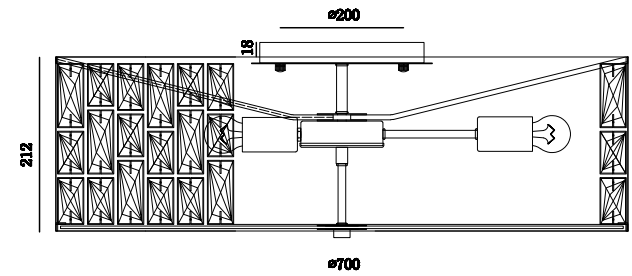

Instruction

MOD184PL-06CH

6 x E27 (60W)

Model: MOD184PL-06CH
Collection: Modern
Series: Gelid

Pendant Lamps