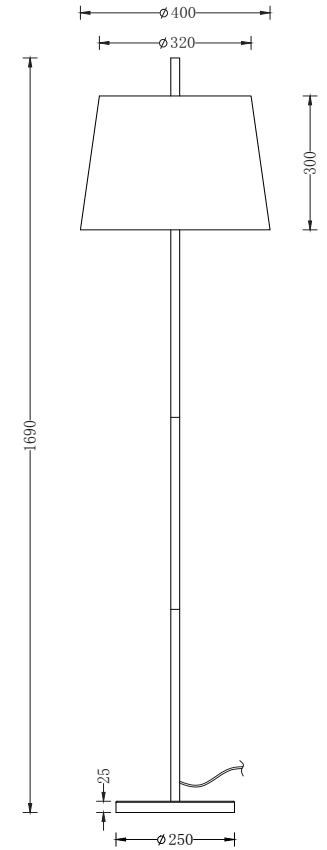

FREYA
TRADITION OF QUALITY

Instruction

FR5118FL-01BS

1 x E27 (40W)

Model: FR5118FL-01BS

Collection: Modern

Floor Lamps