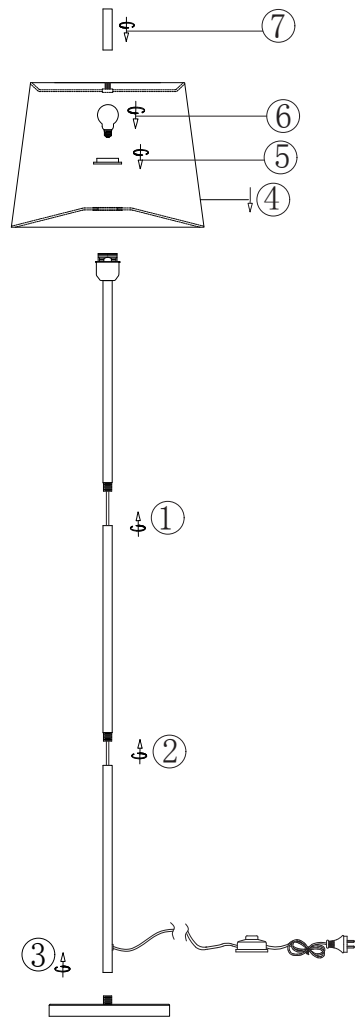

FREYA
TRADITION OF QUALITY

Instruction

FR5118FL-01BS

1 x E27 (40W)

Model: FR5118FL-01BS

Collection: Modern

Floor Lamps