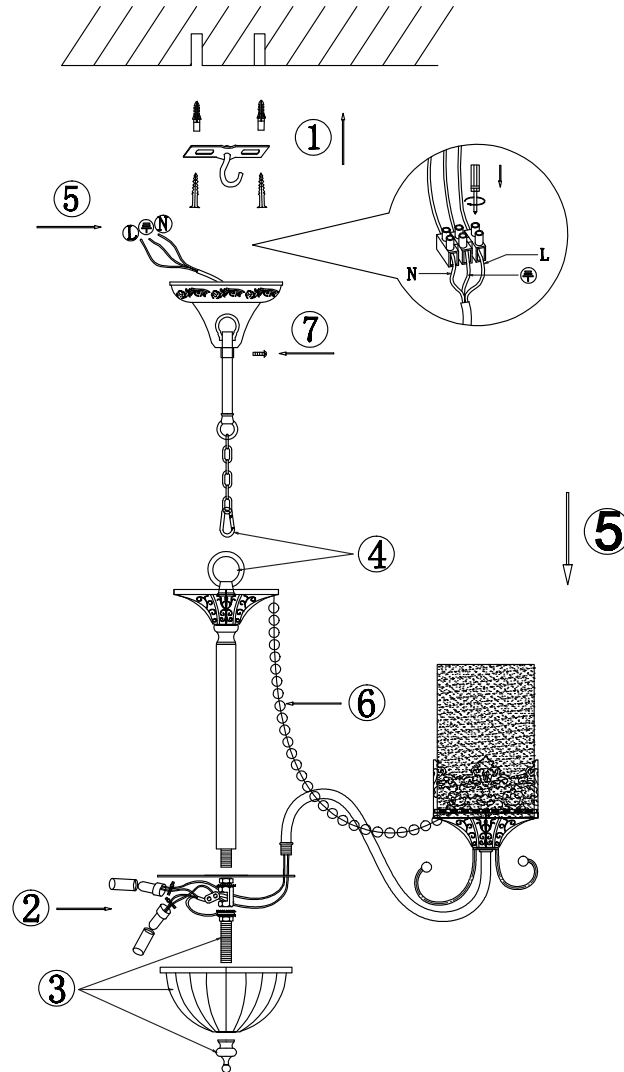

# INSTRUCTION

**MODEL:** FR2563-PL-05-BZ  
CHANDELIER

5 X E14 (60W)

FREYA-LIGHT.COM