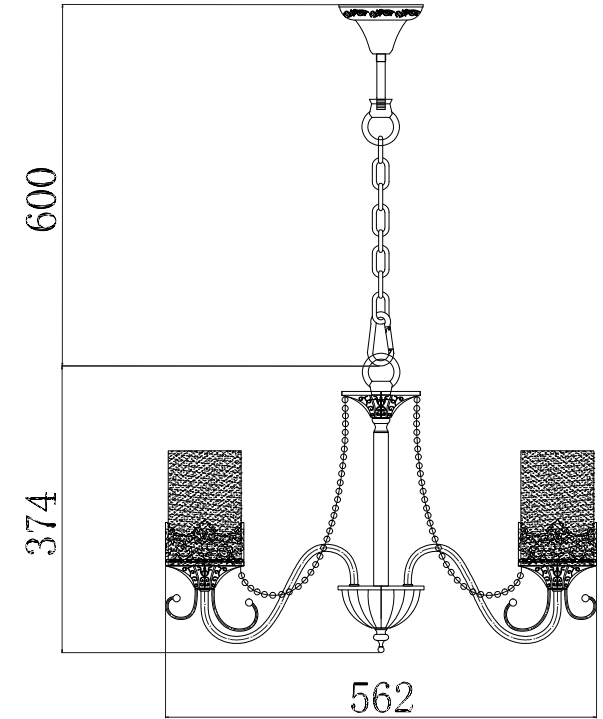

# INSTRUCTION

**MODEL:** FR2563-PL-05-BZ  
CHANDELIER

5 X E14 (60W)

FREYA-LIGHT.COM