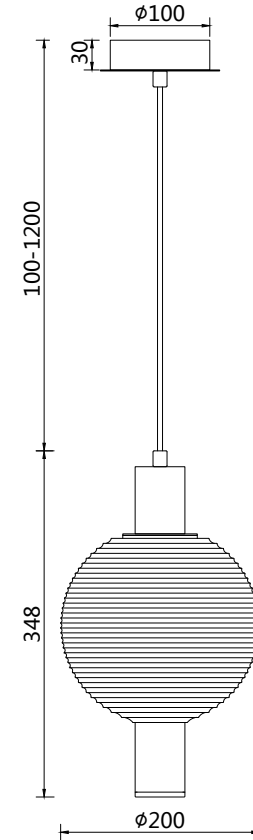

Instruction

P060PL-01BS

1 x GU10 (28W)
Recommended to use with LED bulbs

Pendant Lamps

Model: P060PL-01BS
Collection: Pendant
Series: Rueca