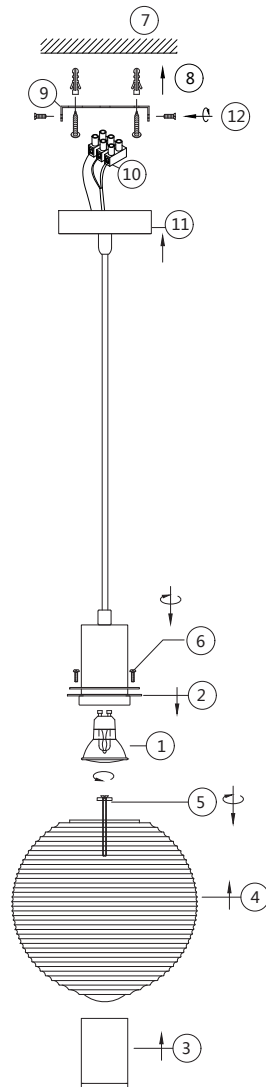

Instruction

P060PL-01BS

1 x GU10 (28W)
Recommended to use with LED bulbs

Pendant Lamps

Model: P060PL-01BS
Collection: Pendant
Series: Rueca