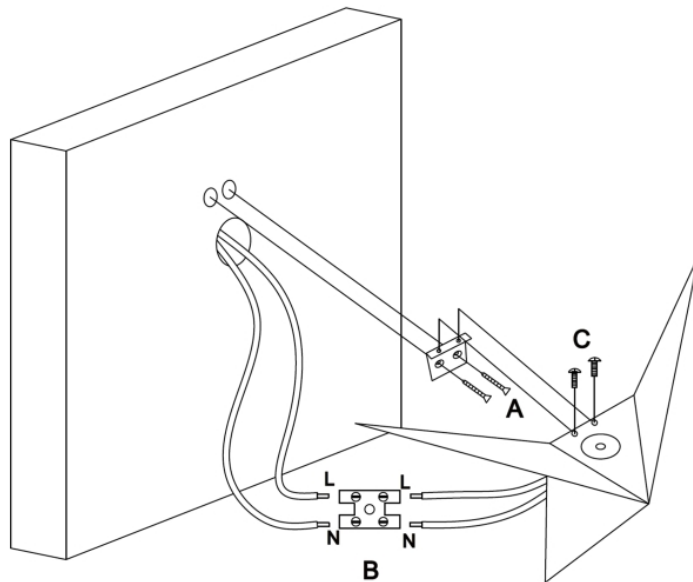

Instruction

Collection: CEILING & WALL

Series: TRAME

Model: C808WL-L3B

Wall

- Wall

max 3W
150 LM

MAYTONI
DECORATIVE LIGHTING