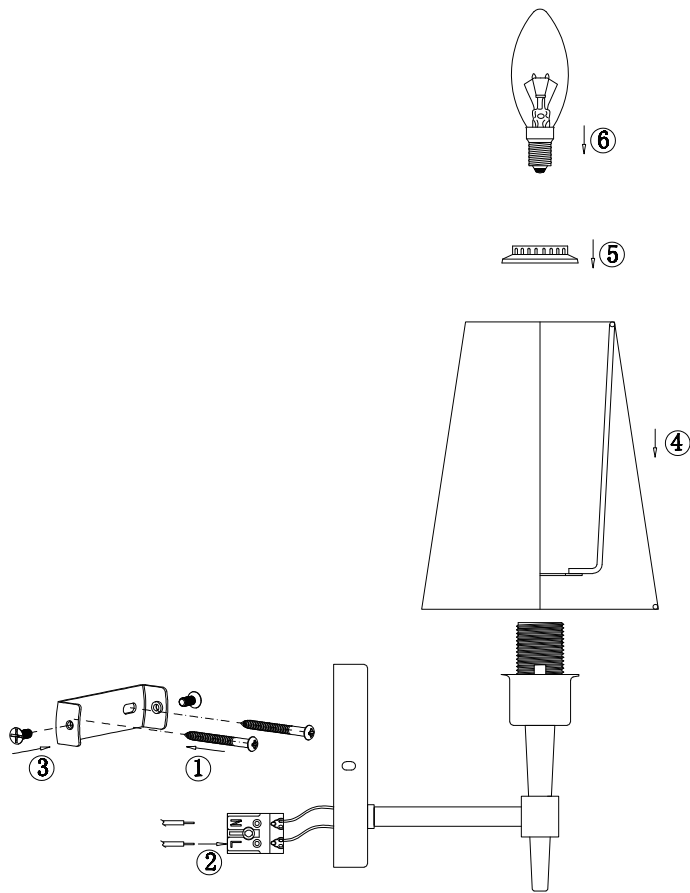

Instruction

H001WL-01BS

Model: H001WL-01BS
Collection: House
Series: Zaragoza

Wall Lamps