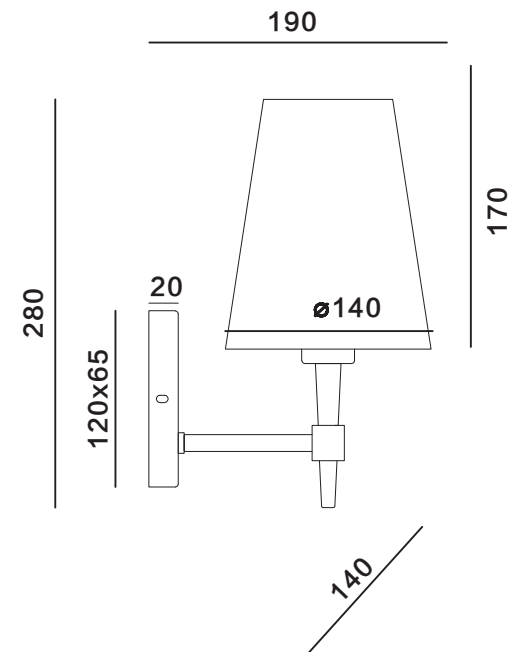

Instruction

H001WL-01BS

Model: H001WL-01BS
Collection: House
Series: Zaragoza

Wall Lamps