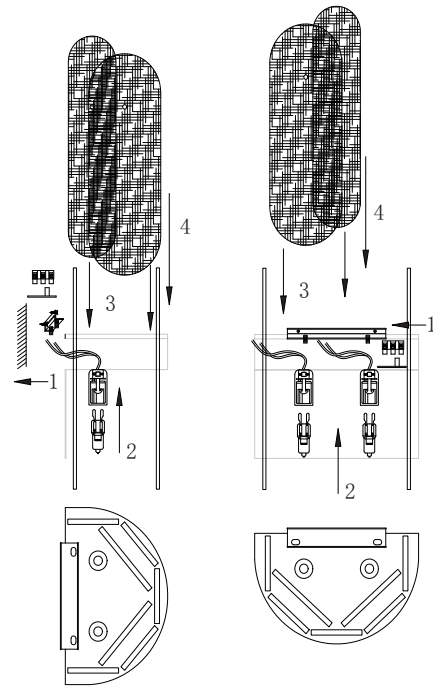

FREYA
TRADITION OF QUALITY

Instruction

FR5141WL-02BS

2 x G9 (35W)

Model: FR5141WL-02BS

Collection: Modern

Wall Lamps