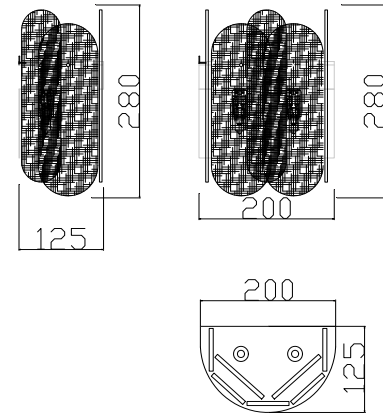

FREYA
TRADITION OF QUALITY

Instruction

FR5141WL-02BS

2 x G9 (35W)

Model: FR5141WL-02BS

Collection: Modern

Wall Lamps