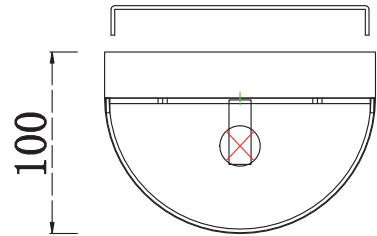

Instruction

Collection: Modern
Series: Gelid
Model: MOD184-WL-01-CH
Wall-mounted

– Wall-mounted

1 x G9 (40w)

MAYTONI
DECORATIVE LIGHTING

www.maytoni.de