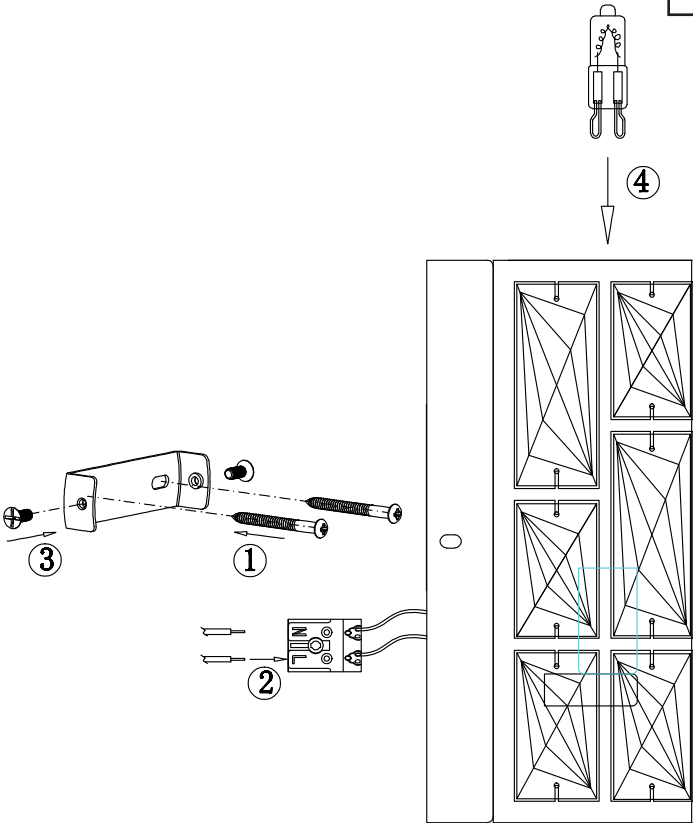

Instruction

Collection: Modern
Series: Gelid
Model: MOD184-WL-01-CH
Wall-mounted

– Wall-mounted

1 x G9 (40w)

MAYTONI
DECORATIVE LIGHTING

www.maytoni.de