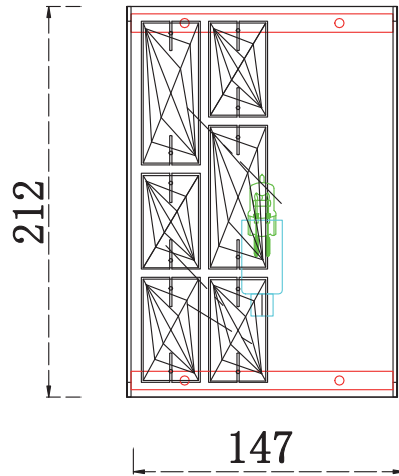

Instruction

Collection: Modern
Series: Gelid
Model: MOD184-WL-01-CH
Wall-mounted

– Wall-mounted

1 x G9 (40w)

MAYTONI
DECORATIVE LIGHTING

www.maytoni.de