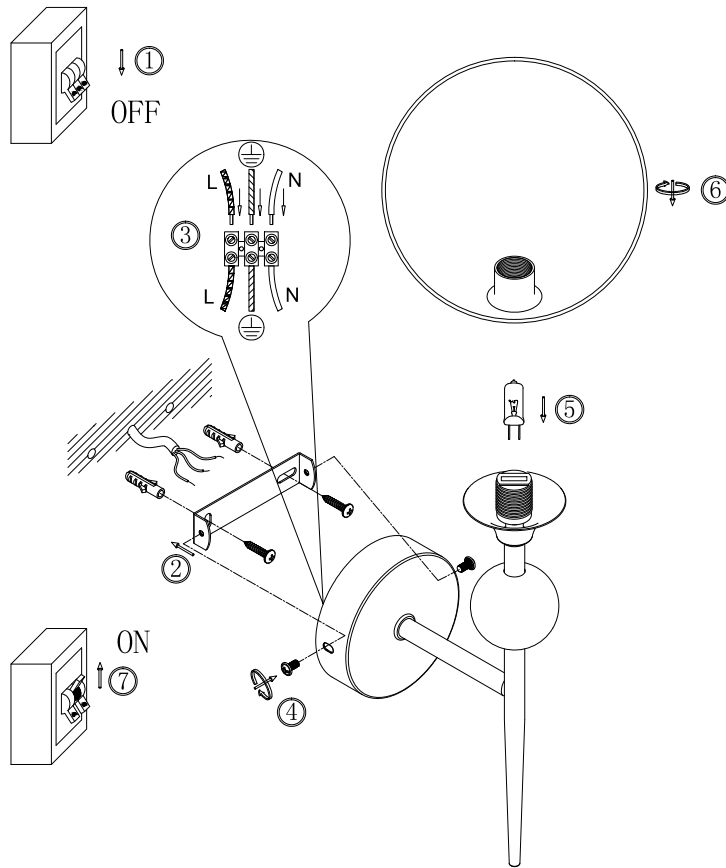

# Instruction

FR5115WL-01BZ

1 x G9 (5W)

Recommended to use with LED bulbs

Model: FR5115WL-01BZ

Collection: Modern

Wall Lamps