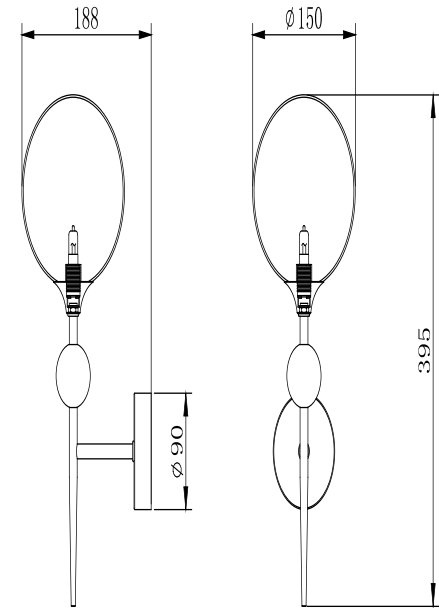

# Instruction

FR5115WL-01BZ

1 x G9 (5W)

Recommended to use with LED bulbs

Model: FR5115WL-01BZ

Collection: Modern

Wall Lamps