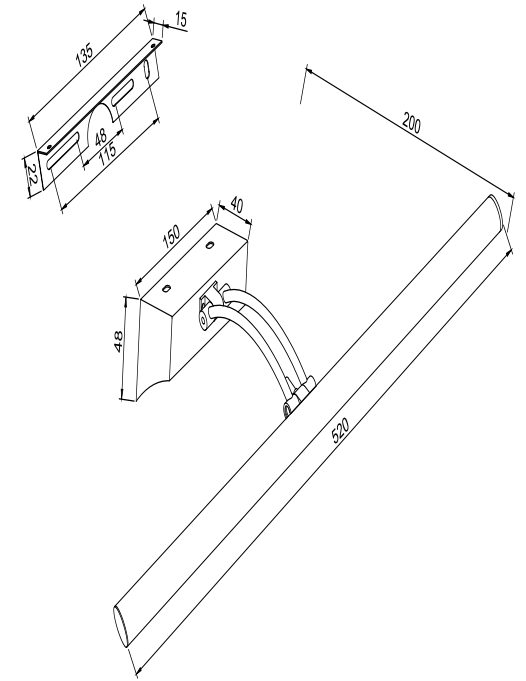

Instruction

MIR003WL-L12CH

1

2

3

4

MAX 12W
860 Lumen

Model: MIR003WL-L12CH
Collection: Mirror
Series: Fino