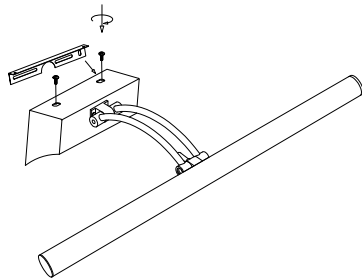

Instruction

MIR003WL-L12CH

1

2

3

4

MAX 12W
860 Lumen

Model: MIR003WL-L12CH
Collection: Mirror
Series: Fino