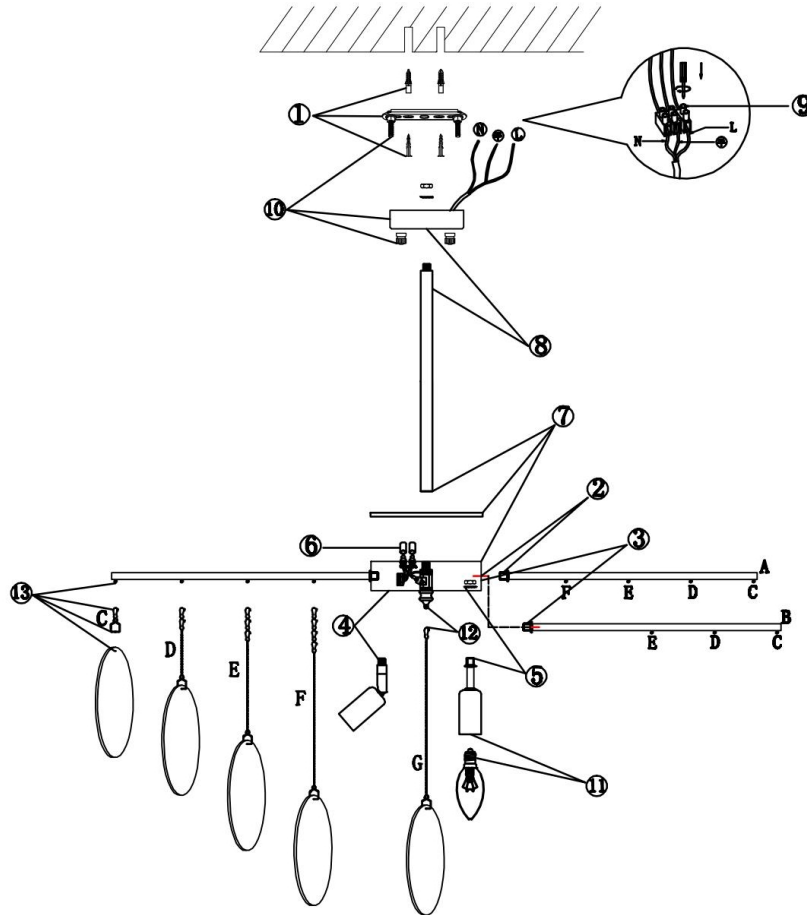

FREYA
TRADITION OF QUALITY

Instruction

FR5104PL-08N

C	D	E	F	G	
14pcs	14pcs	14pcs	7pcs	1pcs	50pcs

8xE14 60W

Model: FR5104PL-08N

Collection: Modern

Pendant Lamps