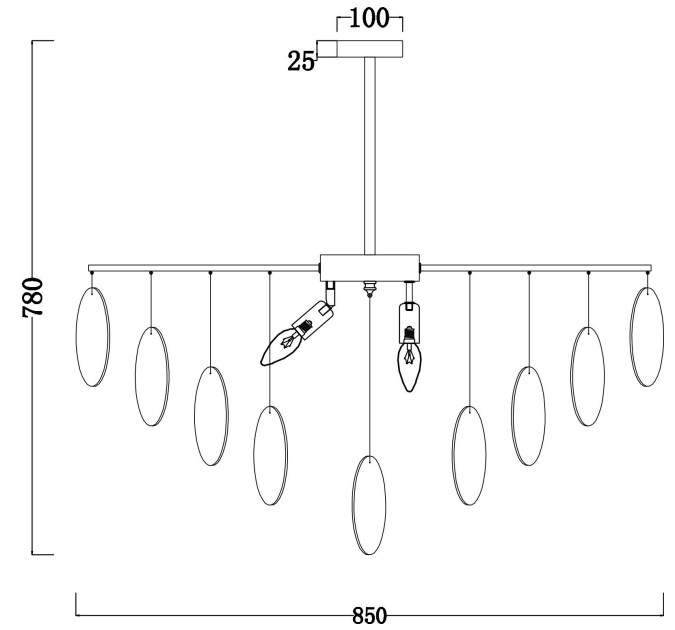

FREYA
TRADITION OF QUALITY

Instruction

FR5104PL-08N

C	D	E	F	G	
14pcs	14pcs	14pcs	7pcs	1pcs	50pcs

8xE14 60W

Model: FR5104PL-08N

Collection: Modern

Pendant Lamps