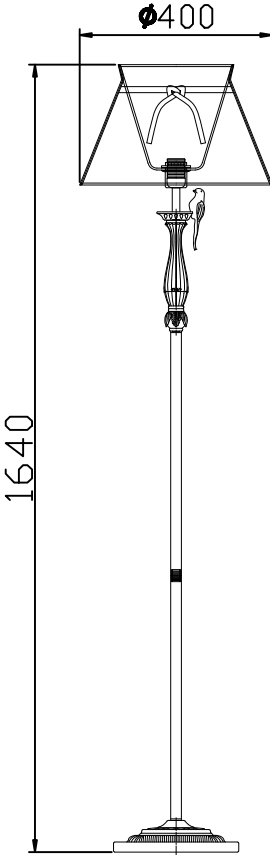

Instruction

Collection: Elegant
Series: Bird
Model: ARM013-22-W
Mobile

I – Mobile

1 x E27 (40w)

MAYTONI
DECORATIVE LIGHTING

www.maytoni.de