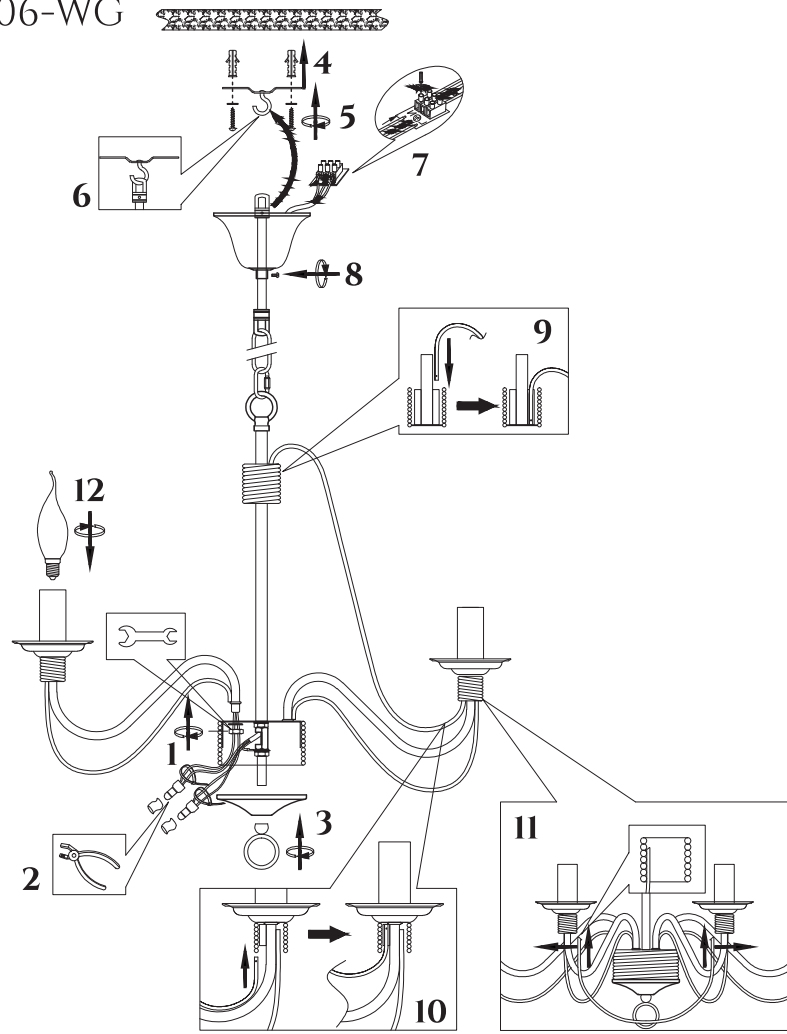

FREYA
TRADITION OF QUALITY

INSTRUCTION

MODEL: FR2046-PL-06-WG
CHANDELIER

6 X E14 (60W)

FREYA-LIGHT.COM