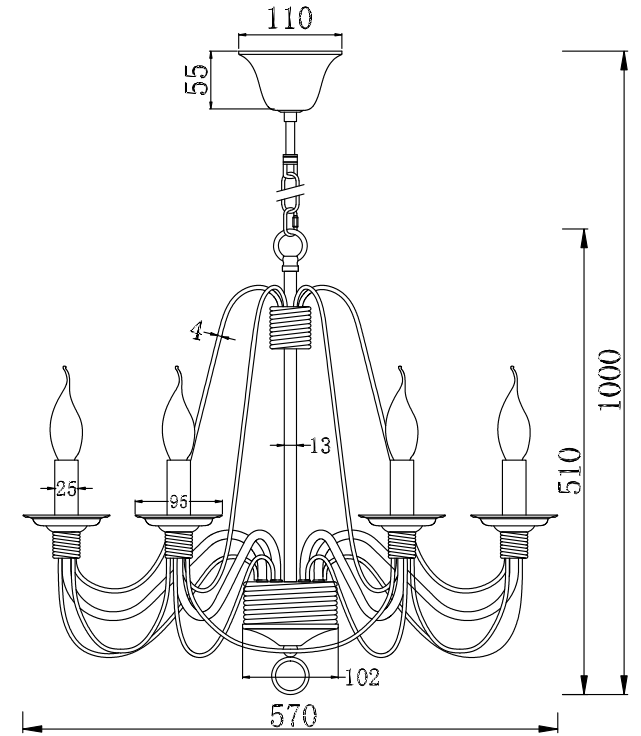

FREYA
TRADITION OF QUALITY

INSTRUCTION

MODEL: FR2046-PL-06-WG
CHANDELIER

6 X E14 (60W)

FREYA-LIGHT.COM