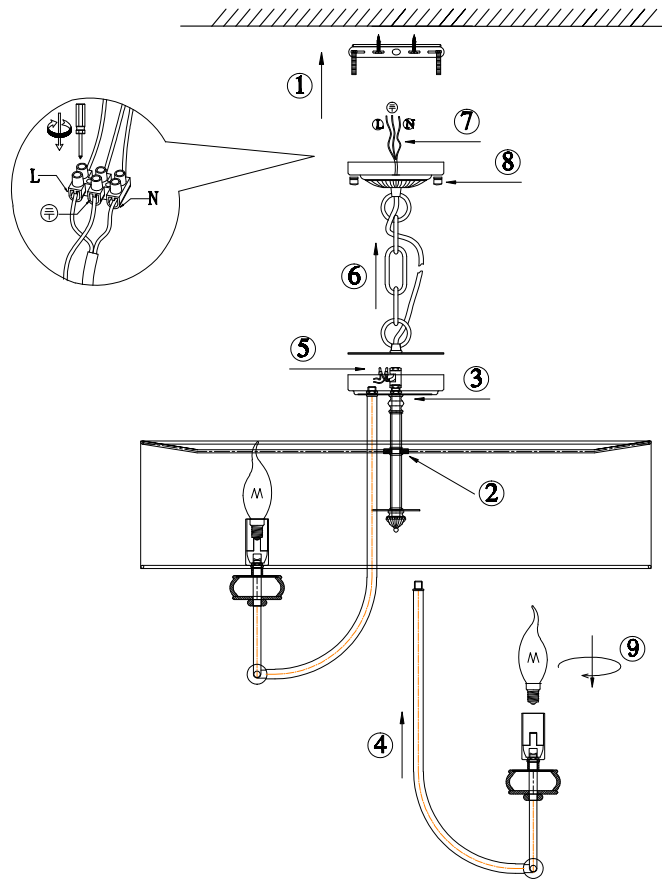

# Instruction

ARM006PL-08G

8 x E14 (40W)

Model: ARM006PL-08G  
Collection: Elegant  
Series: Roma

Ceiling Lamps