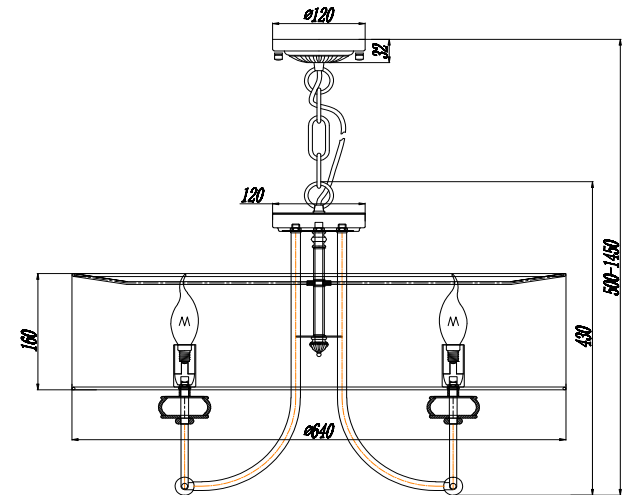

# Instruction

ARM006PL-08G

8 x E14 (40W)

Model: ARM006PL-08G  
Collection: Elegant  
Series: Roma

Ceiling Lamps