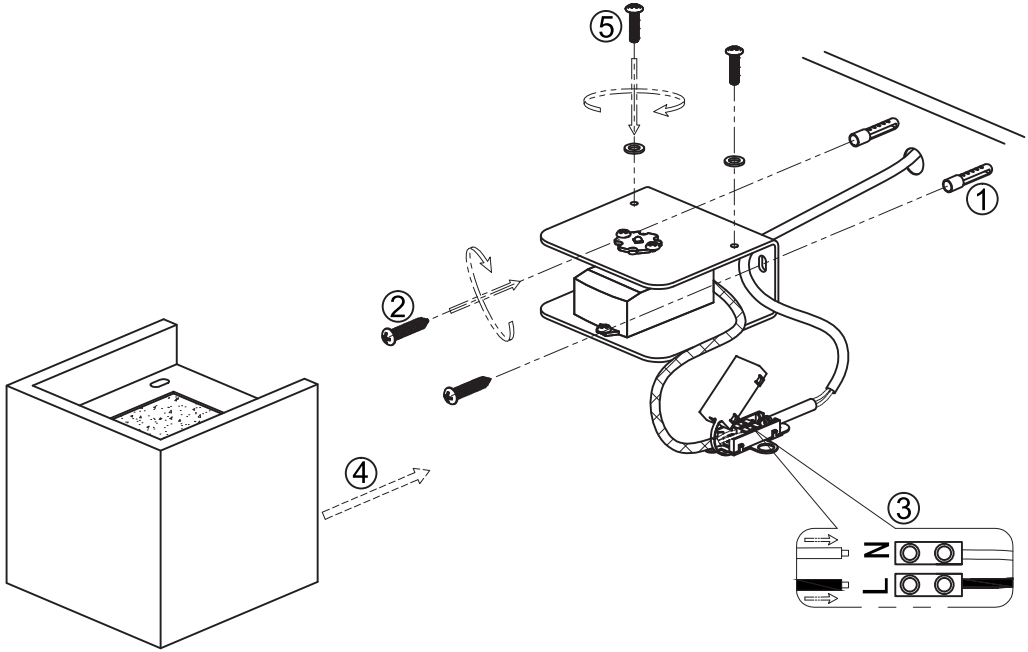

Instruction

Collection: Wall & Ceiling
Series: Parma
Model: C155-WL-02-3W-W
Wall lamp

3w
580 lumen

MAYTONI
DECORATIVE LIGHTING

www.maytoni.de