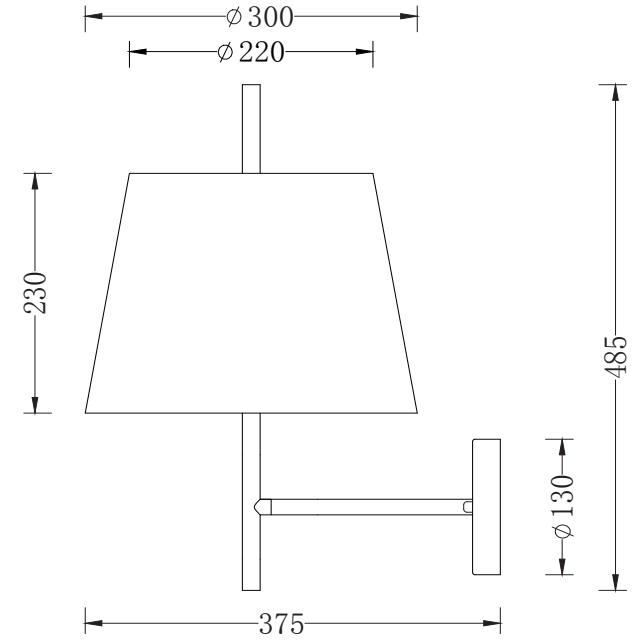

# Instruction

FR5118WL-01BS

1 x E27 (40W)

Model: FR5118WL-01BS  
Collection: Modern

Wall Lamps