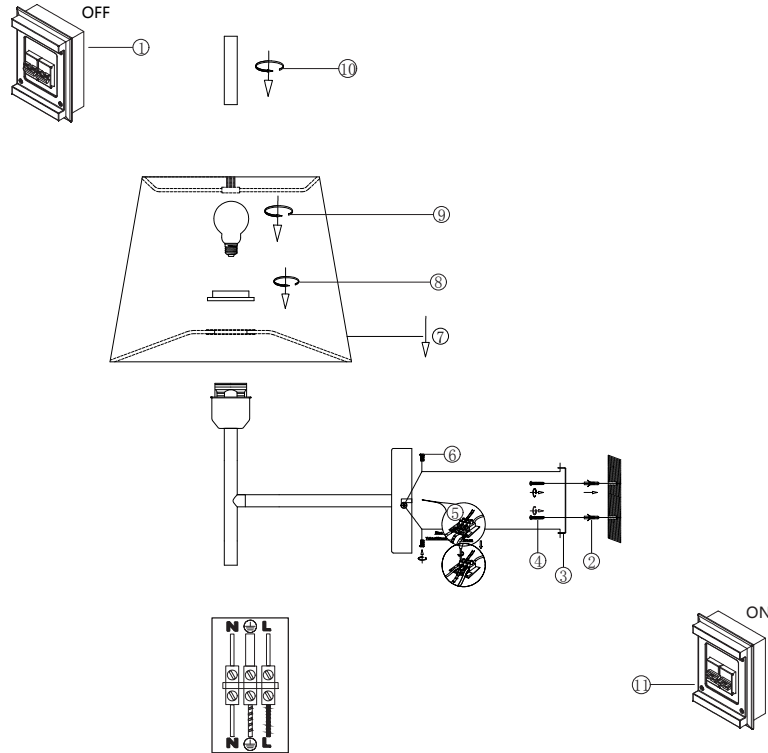

# Instruction

FR5118WL-01BS

1 x E27 (40W)

Model: FR5118WL-01BS  
Collection: Modern

Wall Lamps