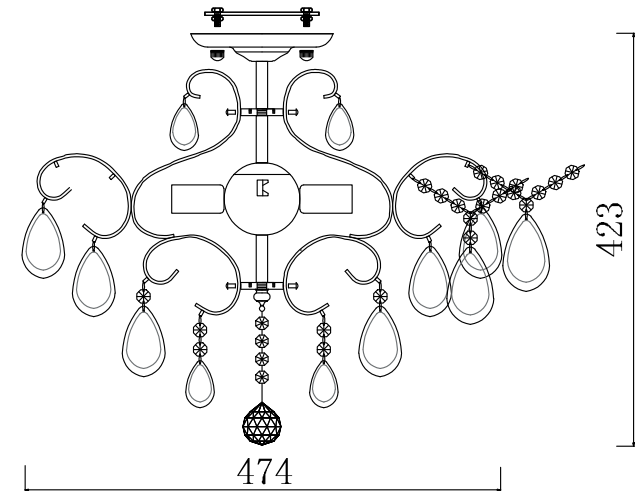

FREYA
TRADITION OF QUALITY

INSTRUCTION

MODEL: FR2302-CL-04-WG
CHANDELIER

4 X E14 (40W)

FREYA-LIGHT.COM