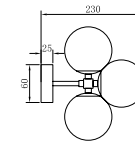

Instruction

MOD545WL-13G

13 x G9 (28W)

Model: MOD545WL-13G
Collection: Modern

Wall Lamps