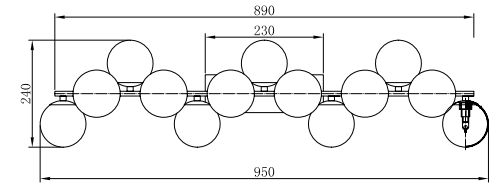

Instruction

MOD545WL-13G

13 x G9 (28W)

Model: MOD545WL-13G
Collection: Modern

Wall Lamps