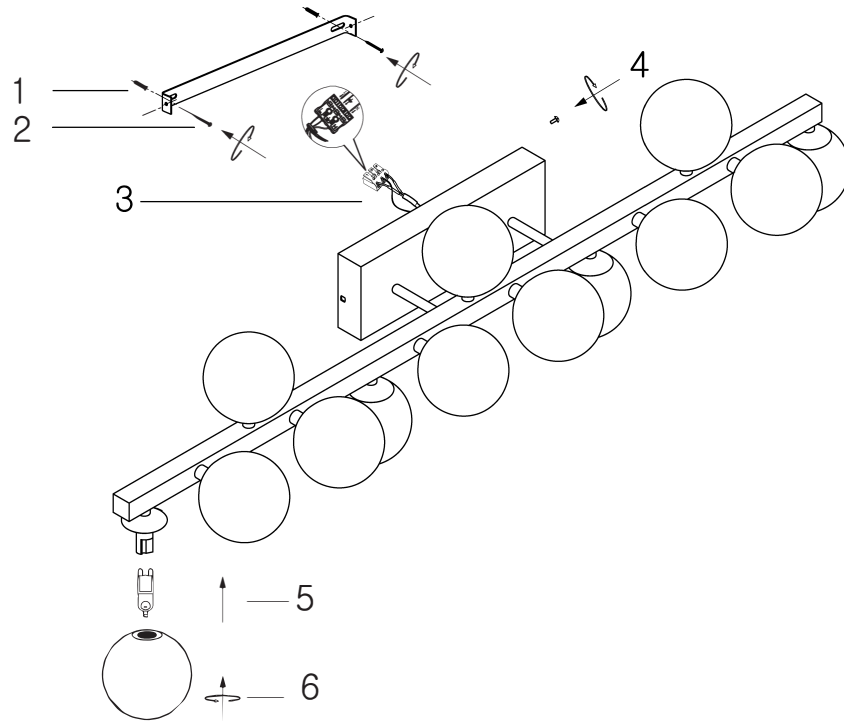

Instruction

MOD545WL-13G

13 x G9 (28W)

Model: MOD545WL-13G
Collection: Modern

Wall Lamps