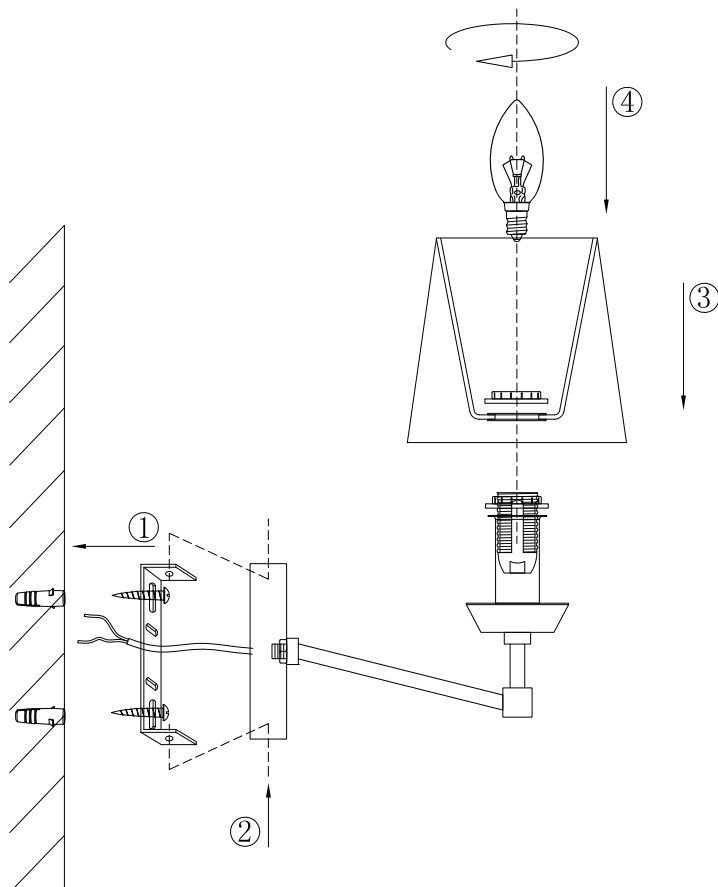

Instruction

MOD064WL-01N

1 x E14 (40W)

Model: MOD064WL-01N
Collection: Neoclassic
Series: New Series 064

Wall Lamps