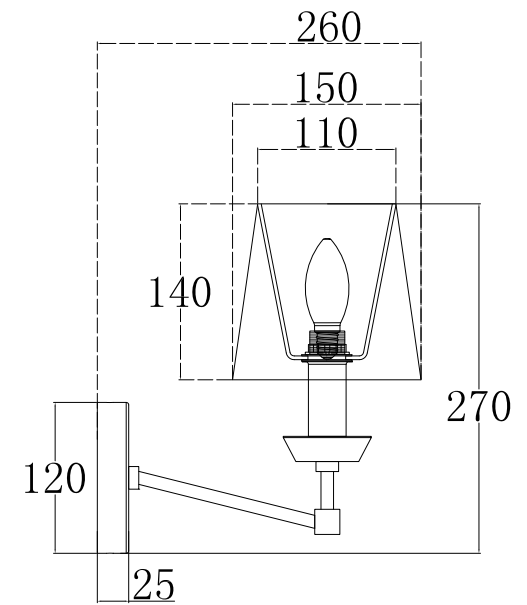

Instruction

MOD064WL-01N

1 x E14 (40W)

Model: MOD064WL-01N
Collection: Neoclassic
Series: New Series 064

Wall Lamps