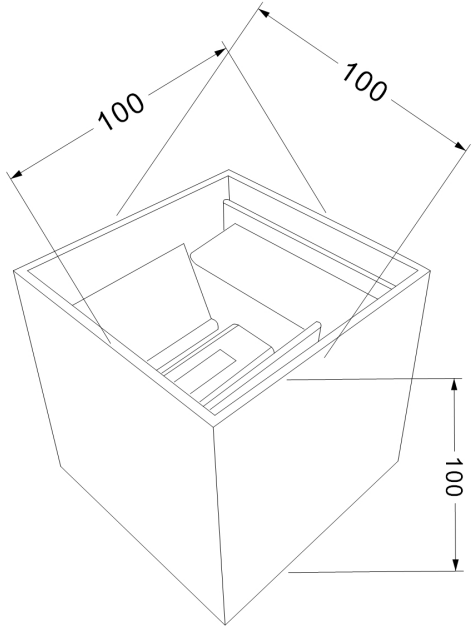

# Instruction

Collection: OUTDOOR  
Series: FULTON  
Model: O572WL-L6B  
Wall

max 6W  
400 LM

**MAYTONI**  
DECORATIVE LIGHTING

[www.maytoni.de](http://www.maytoni.de)