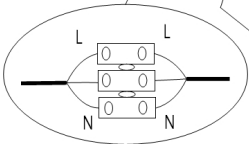

# Instruction

Collection: OUTDOOR  
Series: FULTON  
Model: O572WL-L6B  
Wall

max 6W  
400 LM

**MAYTONI**  
DECORATIVE LIGHTING

[www.maytoni.de](http://www.maytoni.de)