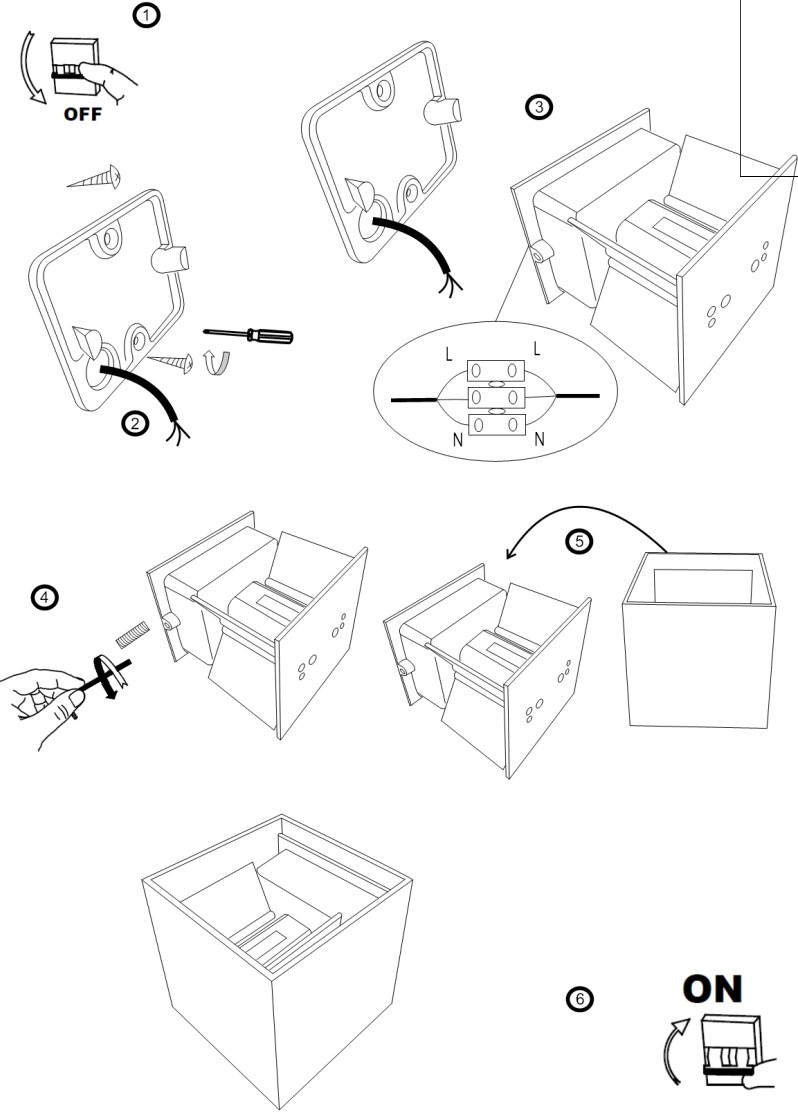

# Instruction

Collection: OUTDOOR  
Series: FULTON  
Model: O572WL-L6B  
Wall

max 6W  
400 LM

**MAYTONI**  
DECORATIVE LIGHTING

[www.maytoni.de](http://www.maytoni.de)